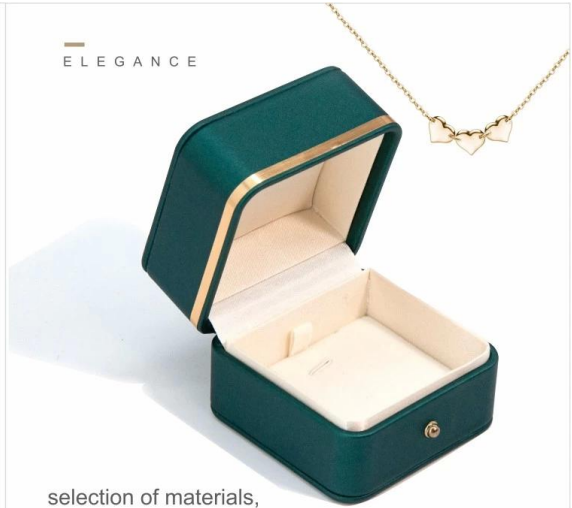

### BASIC INFORMATION

Material: Pu Leather+velvet

Color: Brown; azure; red;green

Size: see below details(L\*W\*H)

\*All off the size are measured by hand,as for different measurement method  
Please refer to actual products if there is any error  
(unit: cm)

ring box: 6.5\*6.5\*5.5

pendant box:7.5\*7.5\*5.5

bangle box: 9.5\*9.5\*5.5

set box:19\*19.5\*4.5

bracelet box: 238\*58\*30

DETAIL DISPLAY

ELEGANCE

selection of materials,  
Make the product last longer