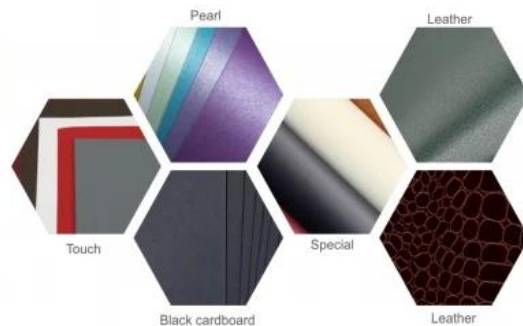

BOX INSERT OPTIONS

Earring	
Ring	
Necklace	
Bracelet	
Necklace Set	

Material

Material