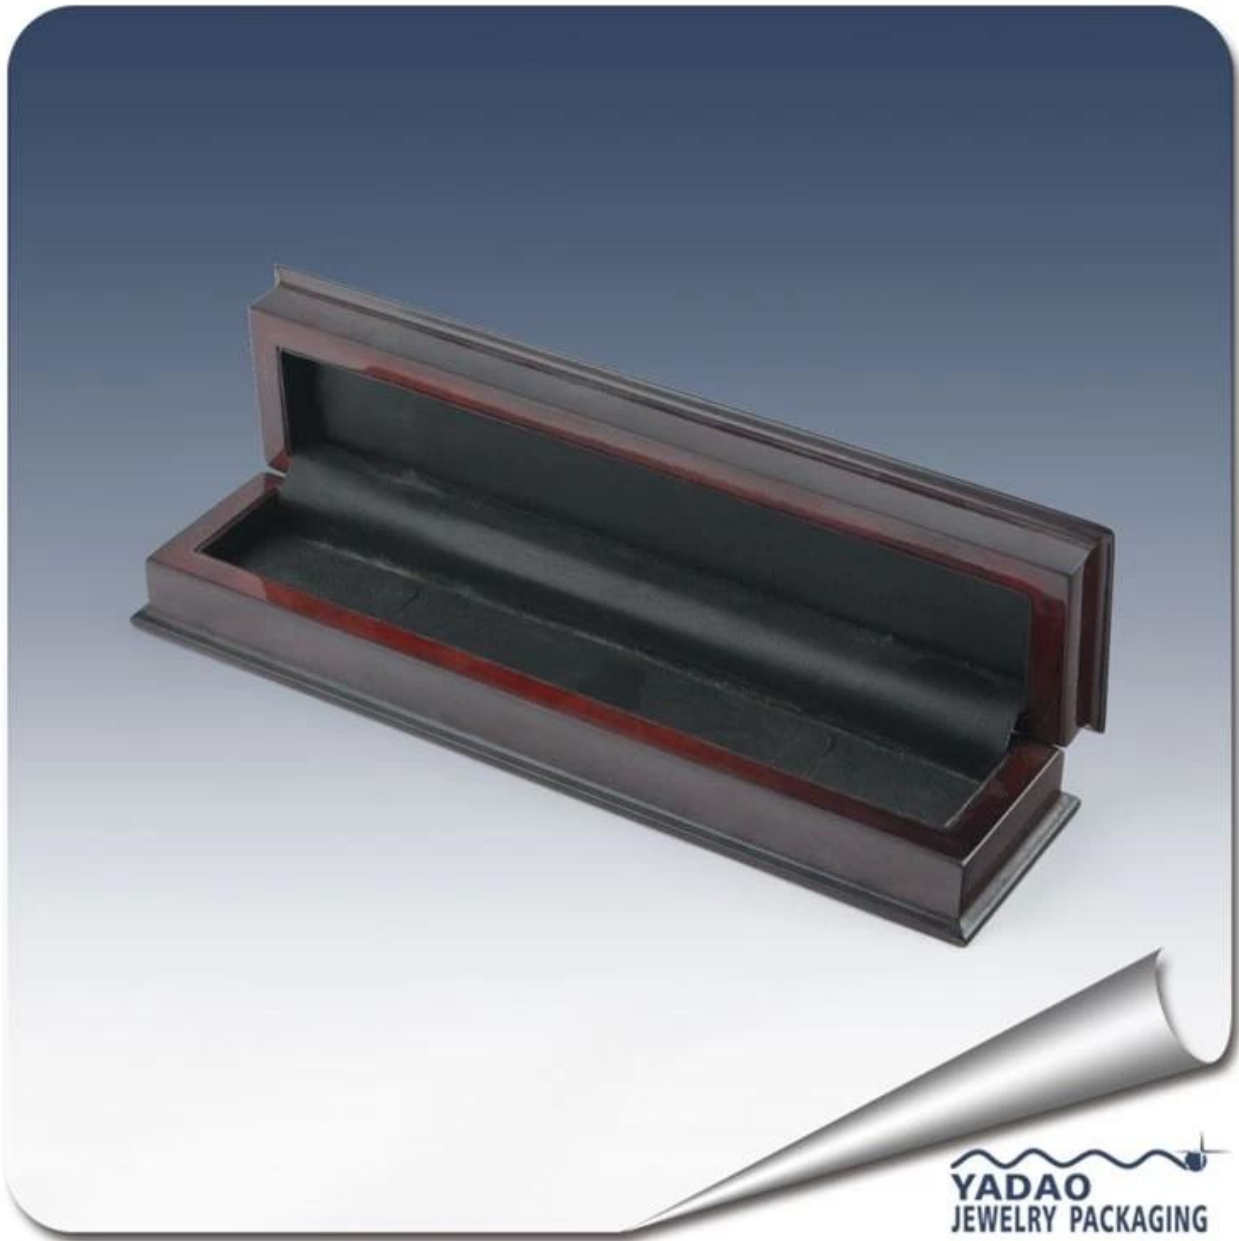

  
YADAO  
JEWELRY PACKAGING

The logo for Yadao Jewelry Packaging is located in the bottom right corner. It features a stylized blue wave graphic above the company name. The name 'YADAO' is in a larger, bold, blue font, and 'JEWELRY PACKAGING' is in a smaller, blue font below it. A small blue icon of a hand holding a tool is positioned to the right of the wave graphic.

  
**YADAO**  
JEWELRY PACKAGING

**YADAO**  
JEWELRY PACKAGING

  
**YADAO**  
JEWELRY PACKAGING

  
**YADAO**  
JEWELRY PACKAGING

**YADAO**  
JEWELRY PACKAGING

XXXXXXXXXXXXXXXXX X XXXXXXXXXXXXXXXXXXXXXXXXX: