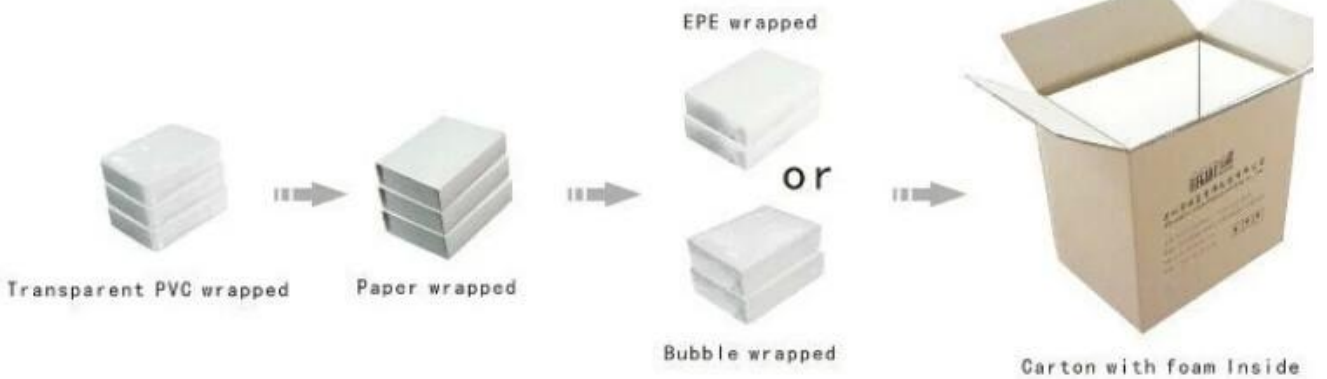

Jewelry Pouch

Delivery Goods

Supplier Service: Very Satisfied (5 stars) On-time Shipment: Very Satisfied (5 stars)

Make Up Velvet Button New Style Jewelry Pack...

★★★★★

These pouches were amazing. Just the perfect size for my jewellery. I love them. amazing quality, next I order I will have to make them a bit bigger.