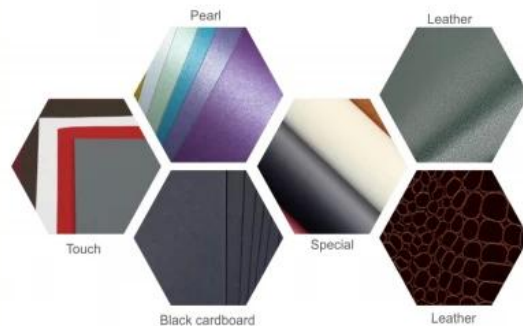

YADAO

BASIC INFORMATION

Material: Pu Leather+velvet

Color: Brown; azure; red;green

Size: see below details(L*W*H)

*All off the size are measured by hand,as for different measurement method
Please refer to actual products if there is any error
(unit: cm)

ring box: 6.5*6.5*5.5

pendant box:7.5*7.5*5.5

bangle box: 9.5*9.5*5.5

set box:19*19.5*4.5

bracelet box: 238*58*30

DETAIL DISPLAY

ELEGANCE

selection of materials,
Make the product last longer

quality

YADAO

• ALWAYS READY FOR YOU •

BOX INSERT OPTIONS

Earring	
Ring	
Necklace	
Bracelet	
Necklace Set	

Material

Material

2546 Yadao Packaging Design Co.,Ltd. 2015年12月25日