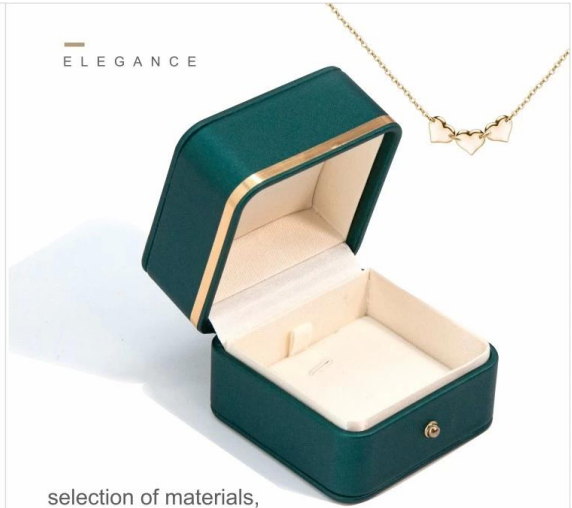

YADAO

BASIC INFORMATION

Material: Pu Leather+velvet

Color: Brown; azure; red;green

Size: see below details(L*W*H)

*All off the size are measured by hand,as for different measurement method
Please refer to actual products if there is any error
(unit: cm)

ring box: 6.5*6.5*5.5

pendant box:7.5*7.5*5.5

bangle box: 9.5*9.5*5.5

set box:19*19.5*4.5

bracelet box: 238*58*30

DETAIL DISPLAY

ELEGANCE

selection of materials,
Make the product last longer

quality

YADAO

• ALWAYS READY FOR YOU •

BOX INSERT OPTIONS

Earring	
Ring	
Necklace	
Bracelet	
Necklace Set	

Material

Material

2546 Yadao Packaging Design Co.,Ltd. 2015年12月25日