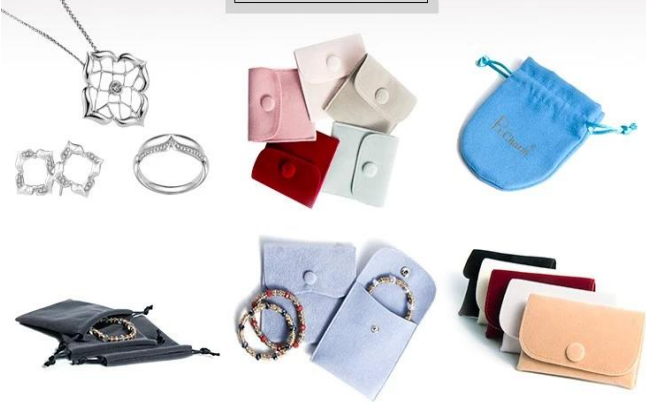

More choices