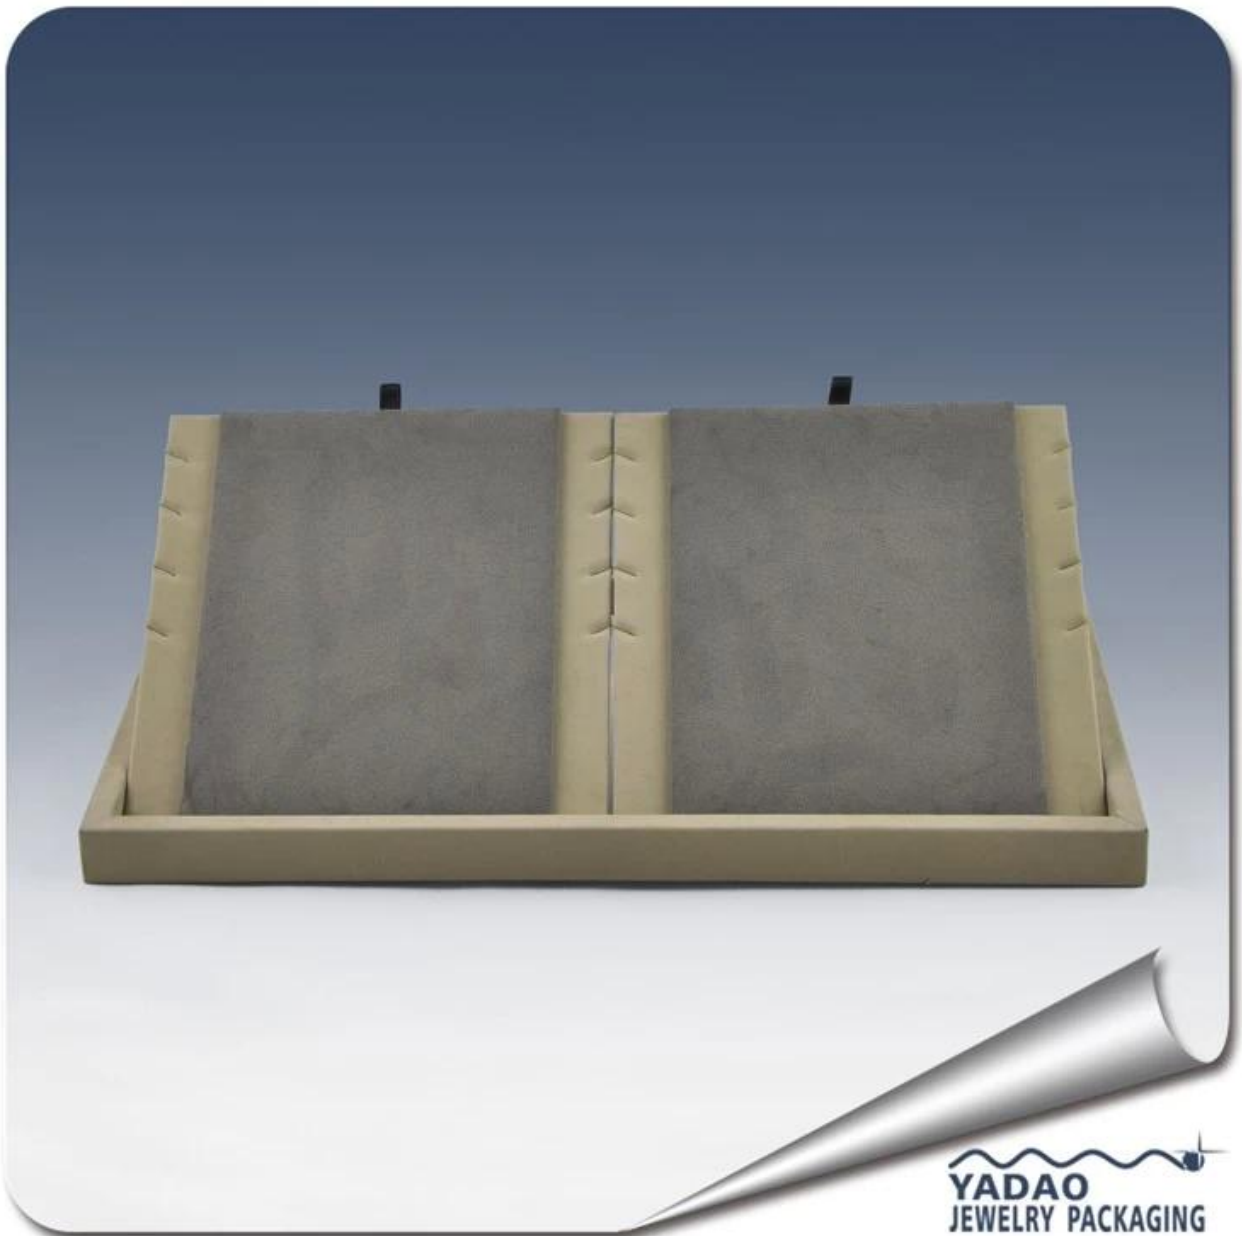

XXXXXXXXXXXXXXXXXXXXXXXXXXXXXXXXXXXXXXXXXXXXXXXXXXXXXXXXXXXXXXXXXXXXXXXXXXXX

XXXXXXXXXXXXXXXXXXXXXXXXXXXX

XXXXXXXXXXXXXXXXXXXX :: DZP0002

XXXXX: 350 * 200 * 20mm

XXXXXX: XXXXXXXXXXXXXXX, XXXXX PU XXXXXXXX

XXXXXXXXXXXXXXXXXXXXXXXXXXXX

MOQ: 50pcs

XXXXXXXXXXXXXXXXXXXX: $ 12-15.5

XXXXXXXXXX: 2 XXXXXXXXXXXXXXXXXXXXXXX

YADAO
JEWELRY PACKAGING