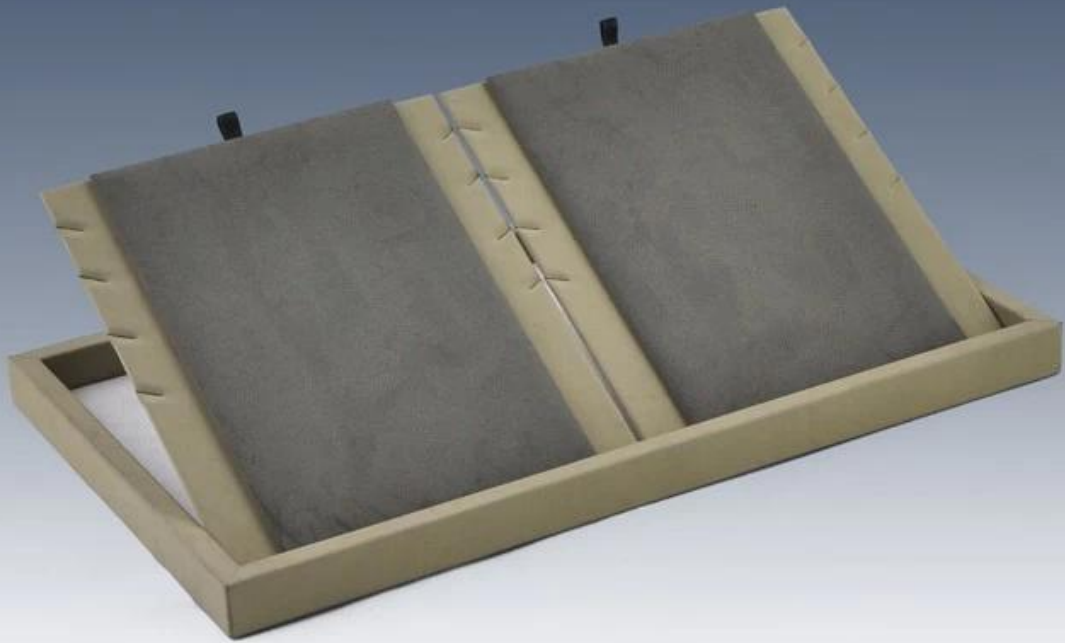

YADAO
JEWELRY PACKAGING