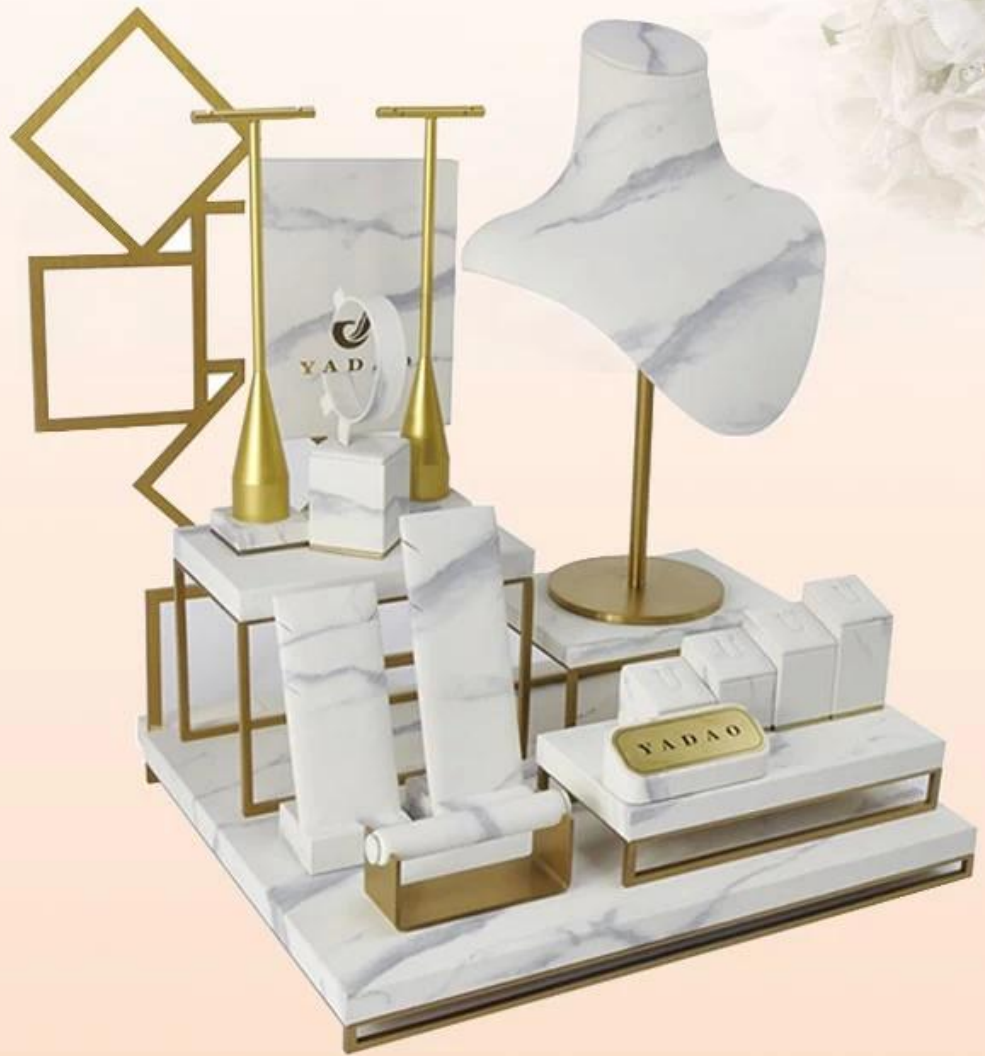

Detail

Brand:	YADAO	colour:	White / customizable
name:	Jewelry props	Material:	Metal plus leather
size :	350*280*380mm		

YADAO JEWELRY DISPLAY  
YADAO JEWELRY DISPLAY

Each layer is supported by a metal frame.

A variety of single items,  
manage the displaying needs for all  
kinds of jewels.

slant shape design and clip ring holder provide  
the perfect angle to display rings.

The natural texture of marble is more  
charming to with jewels on.

Presenting natural simplicity and unique charm.  
At the same time make your jewelry sparkle

□□□□□□□□□□□□ □ □□□□□□□□□□□□:

Jewelry display stand

Jewelry paper bag

Jewelry pouch

Jewelry Roll bag

Jewelry Tray

Jewelry Box