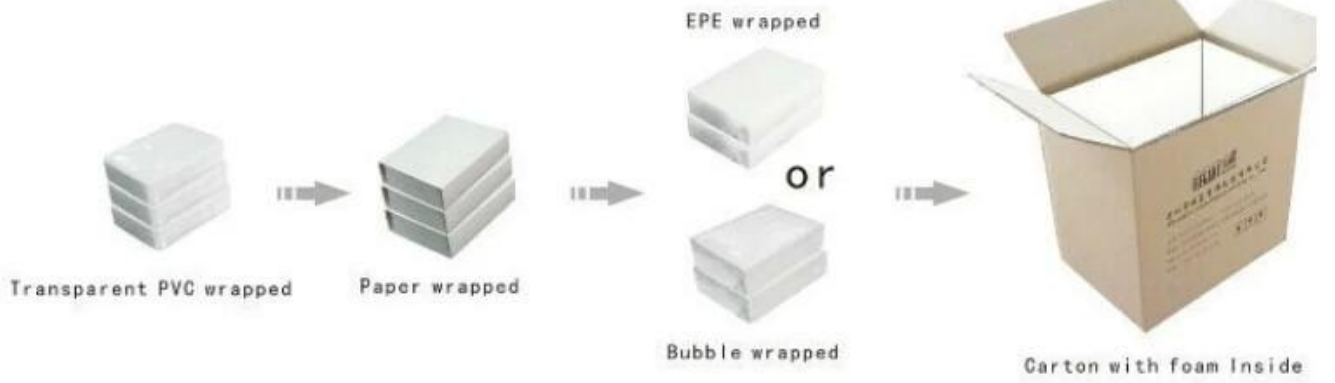

Delivery Goods

Supplier Service: Very Satisfied (5 stars) On-time Shipment: Very Satisfied (5 stars)

 **Make Up Velvet Button New Style Jewelry Pack...**

★★★★★

These pouches were amazing. Just the perfect size for my jewellery. I love them. amazing quality, next I order I will have to make them a bit bigger.