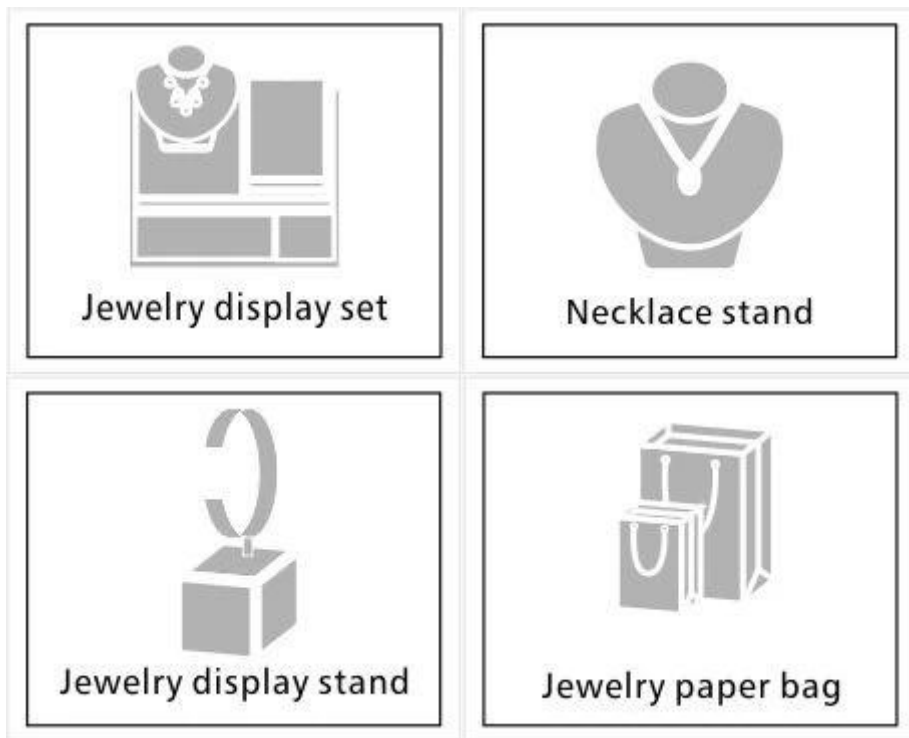

Discription Product:

High End Leatherletter	High End Leatherletter
	1,000
OEM / ODM	

Product Features:

Product Features:

Jewelry pouch

Jewelry Roll bag

Jewelry Tray

Jewelry Box

Production Process

Polishing

Cutting

Materials

Assembling

Painting

Gluing

Packing