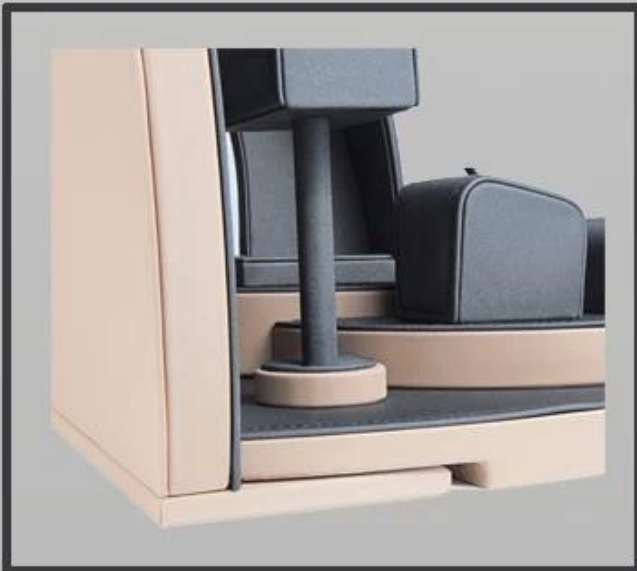

beautiful curve design

high quality

elegant

luxury

details

L:45cm  
W:30cm  
H:30cm

perfect combination of each part

backboard embedded in the baseboard,  
so the backboard can stand stably.