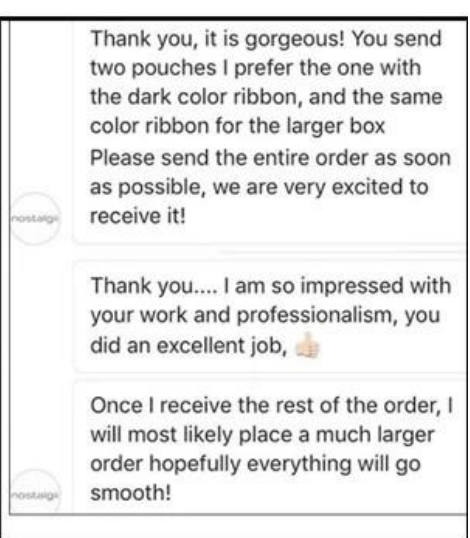

Create perfect packaging for customers

2018年2月2日

Packaging has arrived!!! 12:05

Thanks Chloe 12:05

Yes 13:42

Thank you so much Chloe 13:42

It is the best!!!! 13:42

I will get all my packaging needs from you from now on 13:42

收件人: sales21@bzshow.net

抄送人:

密送人:

主题: RE: Tracking Number for Marcela/Pouch from Jojo

日期: 2018-06-01 18:11:18

附件:

Hi Jojo!

Thank you very much!

Yesterday, he was delivered.

I am very happy.

Thank you for your patience.

I'll come back to you again ... and send you other customers.

Have a nice day!

Marcela

□□□□□□□□: