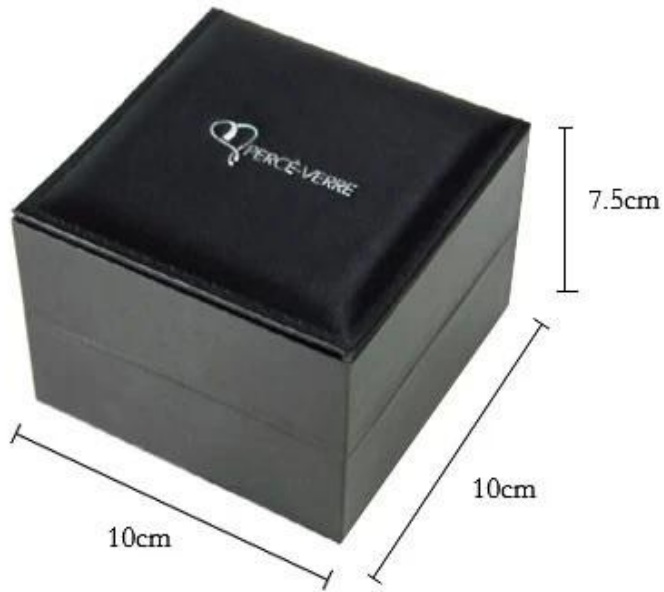

wrist watch jewelry box

exquisite workmanship

purely and simple

details

Dimension parameter

soft pillow

when soft pad meets the cold time,
soft pillow play a role in keeping warm to protect
the watch saftly,and better protect the watch from damage.