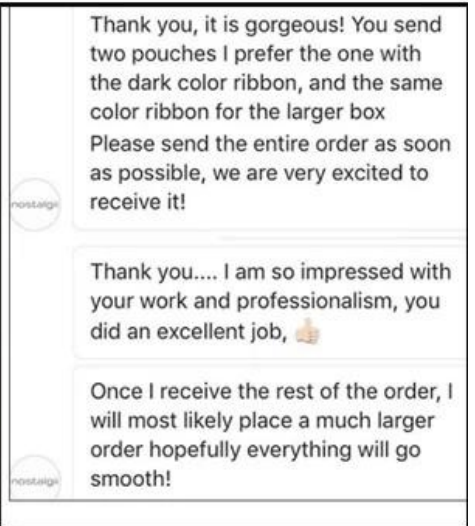

Create perfect packaging for customers

2018年2月2日

Packaging has arrived!!! 12:05

Thanks Chloe 12:05

Yes 13:42

Thank you so much Chloe 13:42

It is the best!!!! 13:42

I will get all my packaging needs from you from now on 13:42

收件人: sales21@bzshow.net

抄送人:

密送人:

主题: RE: Tracking Number for Marcela/Pouch from Jojo

日期: 2018-06-01 18:11:18

附件:

Hi Jojo!

Thank you very much!

Yesterday, he was delivered.

I am very happy.

Thank you for your patience.

I'll come back to you again ... and send you other customers.

Have a nice day!

Marcela

□□□□□□□□: