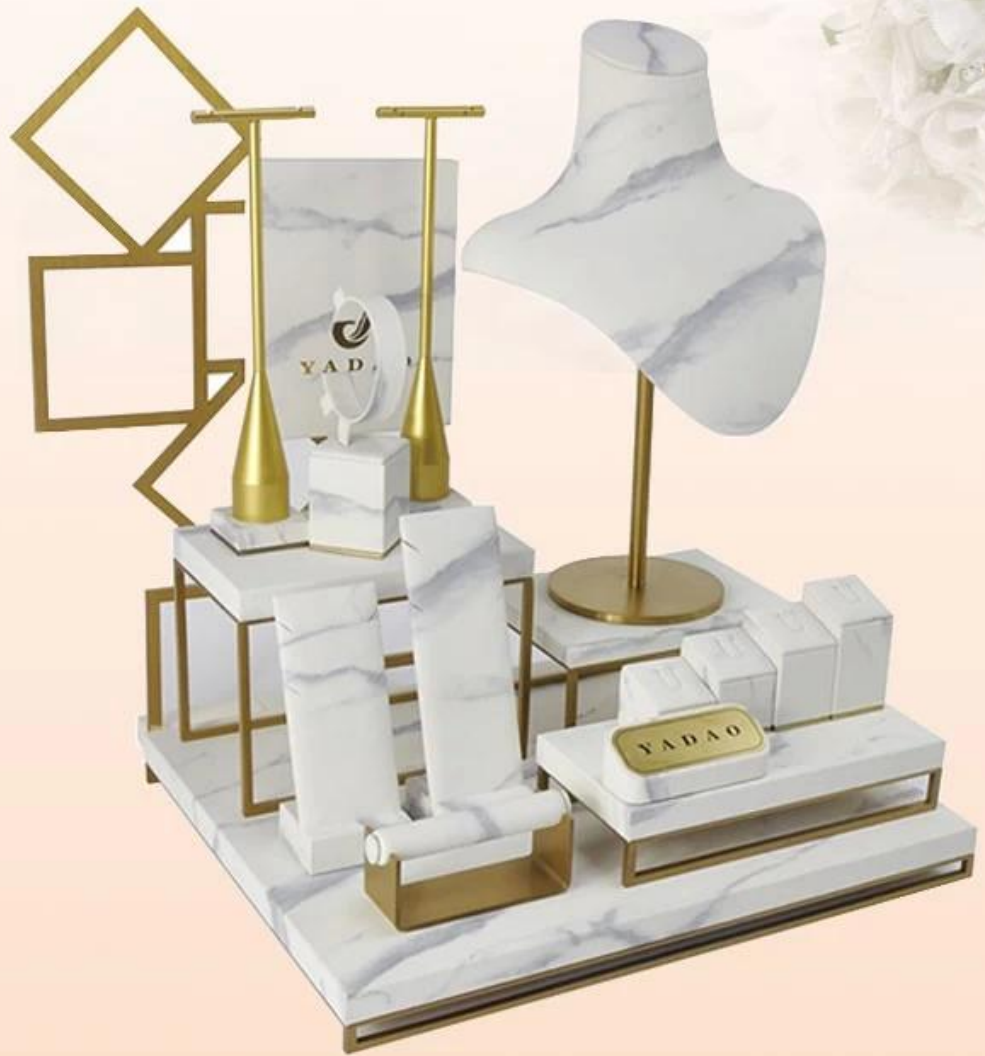

Detail

Brand:	YADAO	colour:	White / customizable
name:	Jewelry props	Material:	Metal plus leather
size :	350*280*380mm		

YADAO JEWELRY DISPLAY
YADAO JEWELRY DISPLAY

Each layer is supported by a metal frame.

A variety of single items,
manage the displaying needs for all
kinds of jewels.

slant shape design and clip ring holder provide
the perfect angle to display rings.

The natural texture of marble is more
charming to with jewels on.

Presenting natural simplicity and unique charm.
At the same time make your jewelry sparkle

□□□□□□□□□□□□ □ □□□□□□□□□□□□:

Jewelry display stand

Jewelry paper bag

Jewelry pouch

Jewelry Roll bag

Jewelry Tray

Jewelry Box