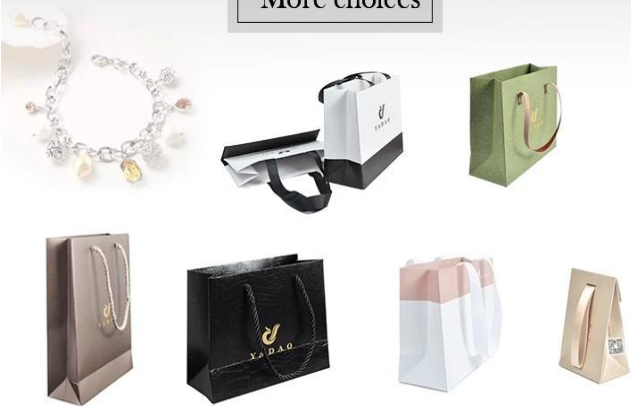

More choices

Shenzhen Yadao Packaging Design Co.,Ltd

More choices

Yadao Headquarter

Yadao Division

2018 Hongkong international jewellery show

2018 Hongkong international jewellery show

Q1: 周大福、周生生、老鳳祥、中国黄金、CARLA AMORIM、Lillianna Jewelry、MONAVI FINE JEWELLERY、伊妍·贝尔、周大生、蒂尔凯斯、西黛尔、KOMFROM、ORE Jewellery、ARZ STEEL、OUXI 欧希