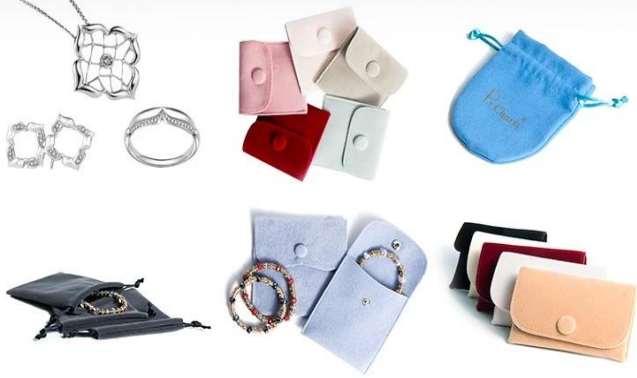

Shenzhen Yadao Packaging Design Co.,Ltd

More choices