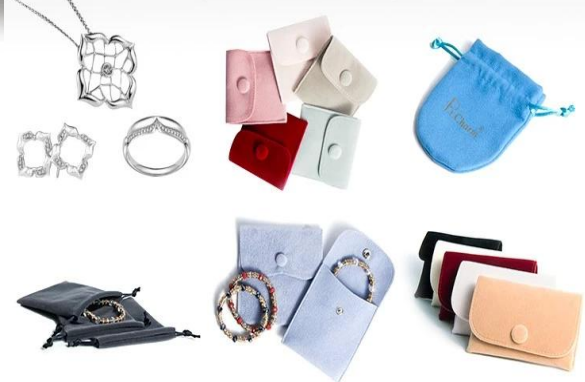

Yadao shopping bag

Yadao shopping bag

it looks more lovely with white ribbon

150 mm

CMYK paper bag in size of 200(L)*80(W)*150(H) mm

debossed logo will be the good choice
to make bag more noble.

can be customized size, color, material and logo

logo crafts

inserts

QC

packing

More choices

More choices

More choices

Jewelry display set