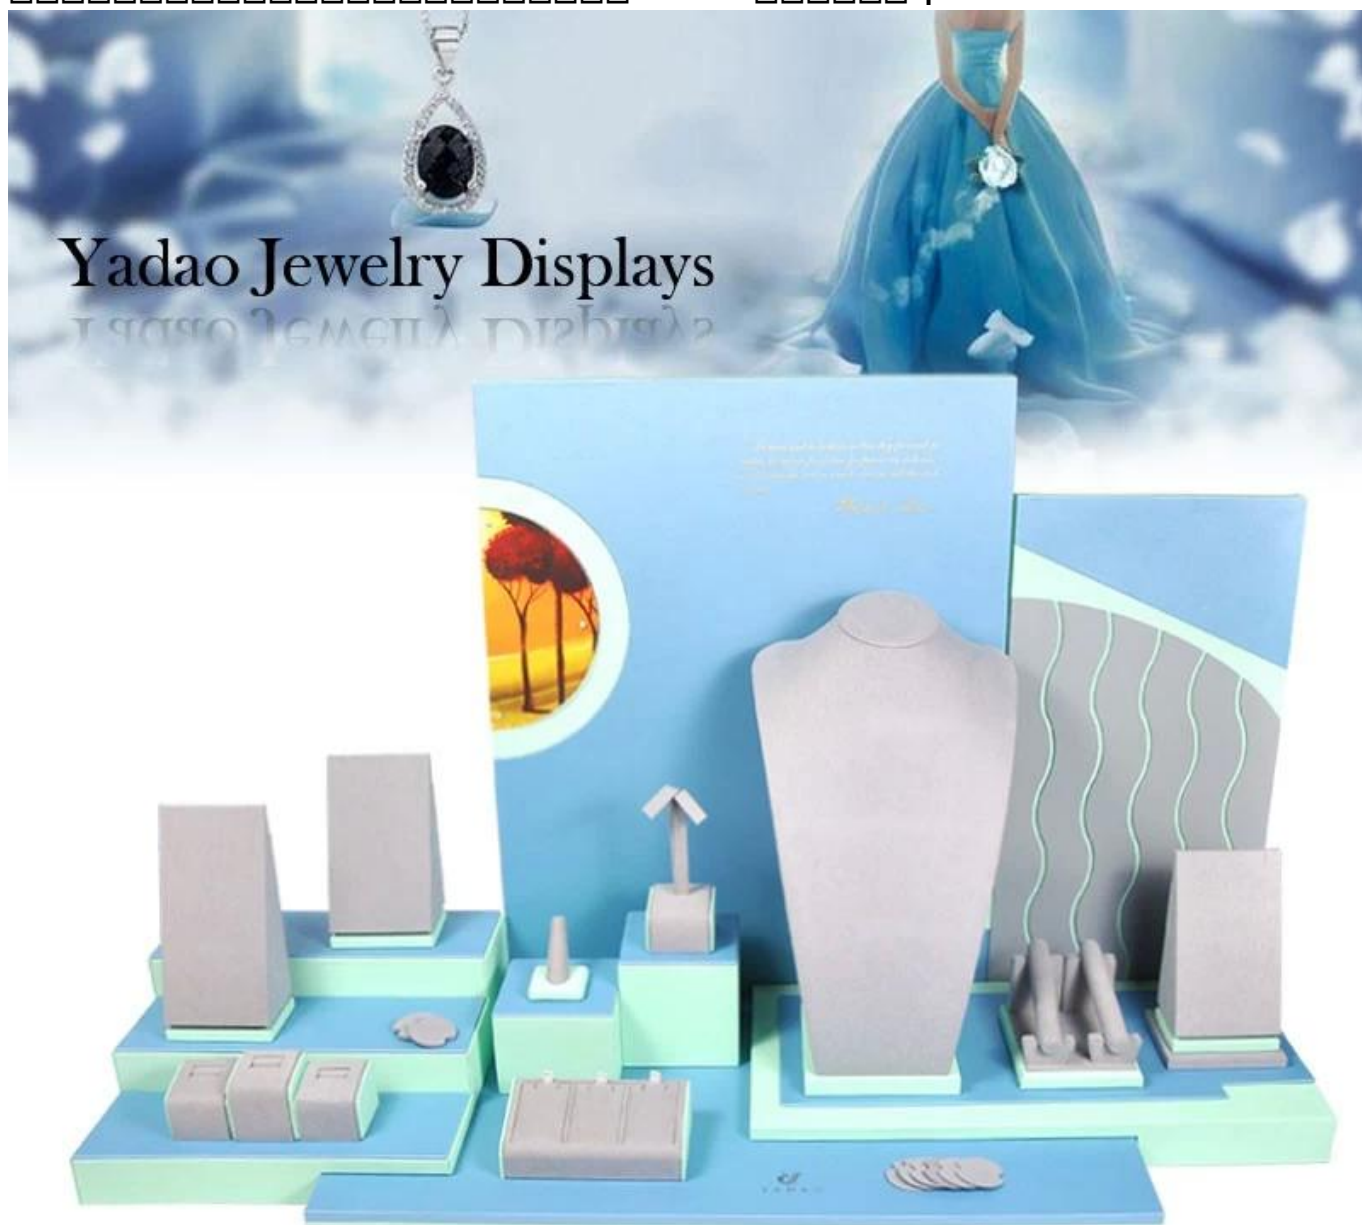

Yadao Jewelry Displays MDF Coated with pu

colorful mdf jewelry display coated with pu leather