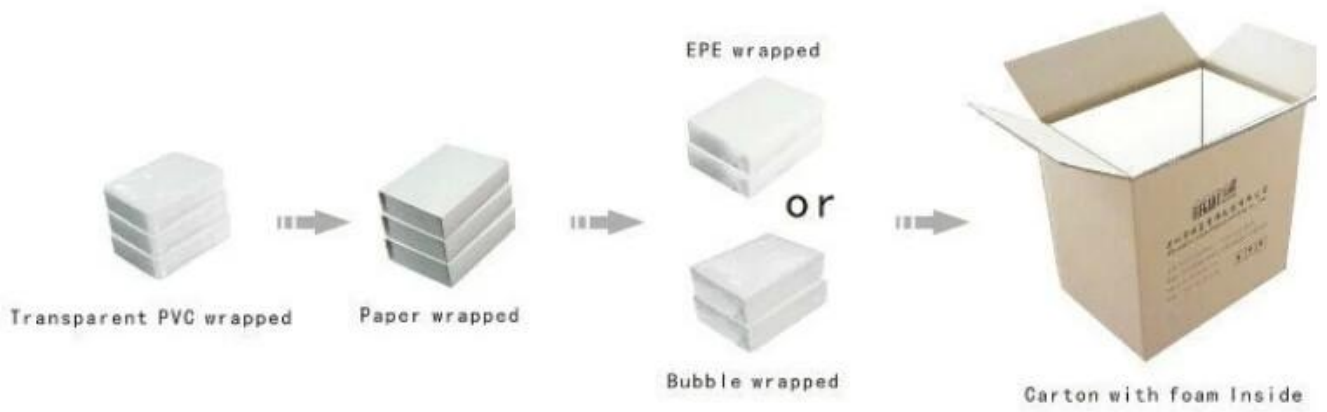

Перевозка:

Сертификаты: