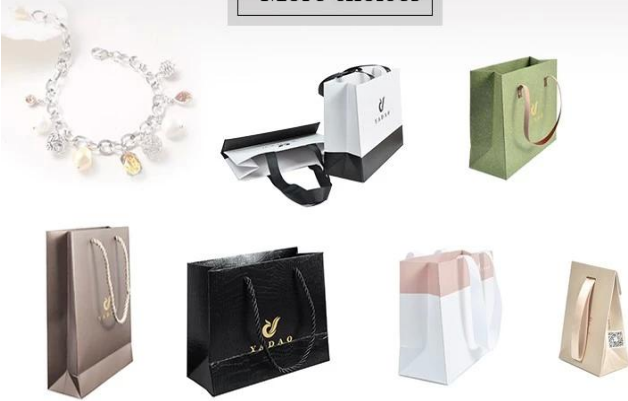

More choices

Shenzhen Yadao Packaging Design Co.,Ltd

More choices

Shenzhen Yadao Packaging Design Co.,Ltd

More choices

ЖАРКО ПРОДУКТЫ:

Jewelry display set

Necklace stand

Jewelry display stand

Jewelry paper bag

Jewelry pouch

Jewelry Roll bag

Jewelry Tray

Jewelry Box

Jewelry Mirror

КОМПАНИЯ ПРОФИЛЬ: