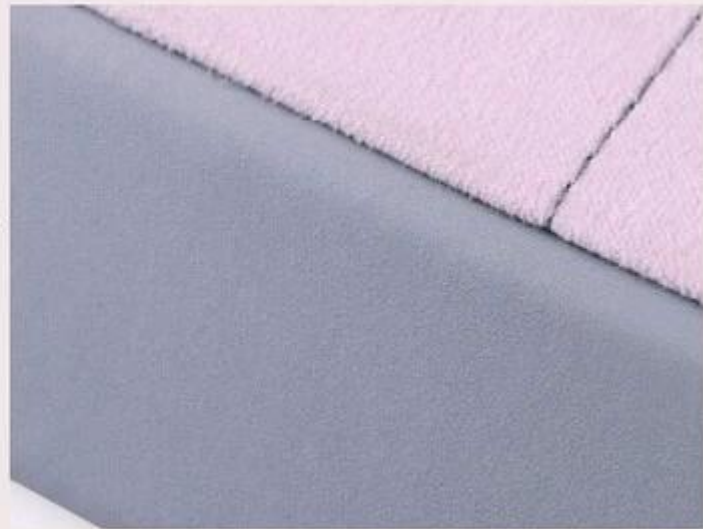

atacado personalizar clássica de exibição de jóias de madeira
conjuntos exposição balcão da loja de exibição de jóias de
exibição definir a janela jóias

Code	TT002	Material	The High Quality Super Fiber/PU Leather
Weight	1.65kg	Size	Looking Details
Color	Pink	Style	Elegant And Fashionable
Assembly Informantions	Base x1 Square Borad x3 Neck Frame x1 Earring Display x1 Bracelet Display x1 Necklace Base x3 Finger Ring Base x7		

Super fiber

The product is using high quality pink fiber,feel soft and delicate,the color is fashionable and beautiful.

PU leather

The product is wrapped with high quality gray PU leather,touch smooth and delicate, and connected with pink fabric,giving you double enjoying of visual and touching.

Delicate workmanship

The product with delicate workmanship, each joint are seamless connection, the fabric tensile smooth without wrinkles.

Display effect

Fashionable and elegant pink fabric, creative design, set out the warm and romantic taste, it is suitable for all kinds of jewelry, perfect appearance.