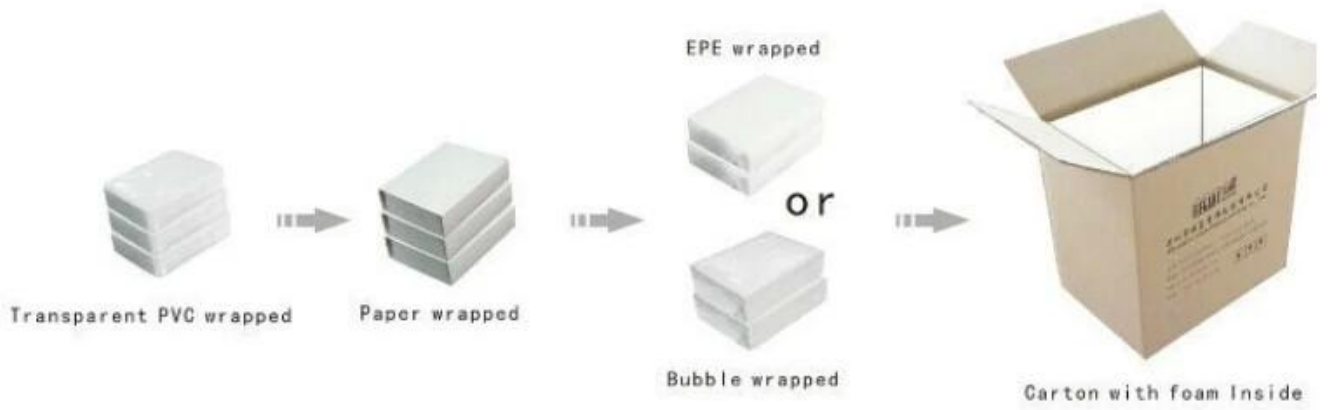

Remessa:

certificados: