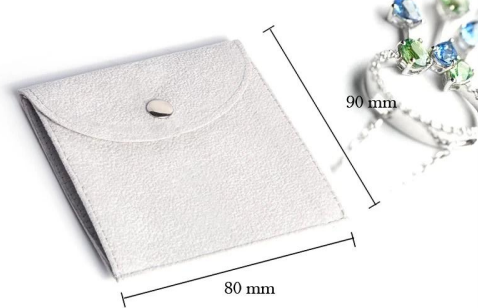

Yadao personalizar bolsa de botão de veludo com fecho de botão com fecho de botão

### Yadao jewelry pouch

YADAO JEWELRY POUCH

velvet button bag used for jewelry packaging,  
in size of 80\*90mm ,easy to carry.

more storage space

gray color is classical and modern.

silk print logo is a good choice  
to make pouch more attractive.