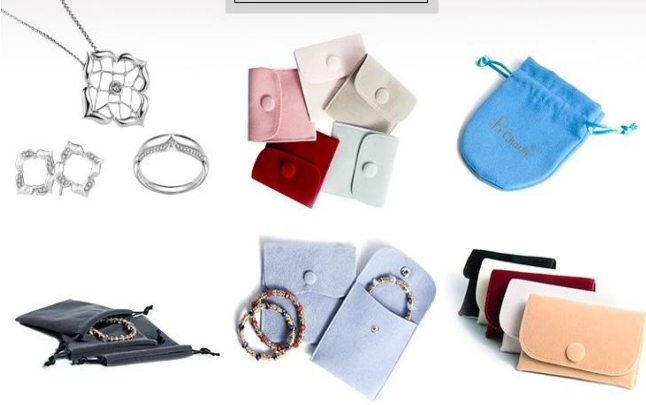

PRODUÇÃO DESCRIÇÃO:

YADAO JEWELRY PACKAGING
YADAO JEWELRY PACKAGING

DETAILIS

size:70*70*55mm

number:JH0015

The outer packaging is packed in PU paper

granulated velvet--interior material

he design of the bow makes the box little bit cute,
not only feel sweet, but also enjoy fresh.

hinge process

logo crafts

inserts

QC

packing

Outros produtos que você pode estar interessado em:

Shenzhen Yadao Packaging Design Co.,Ltd

More choices

Shenzhen Yadao Packaging Design Co.,Ltd

More choices

Shenzhen Yadao Packaging Design Co.,Ltd

More choices

Shenzhen Yadao Packaging Design Co.,Ltd

More choices

QUENTE PRODUTOS:

Jewelry display set