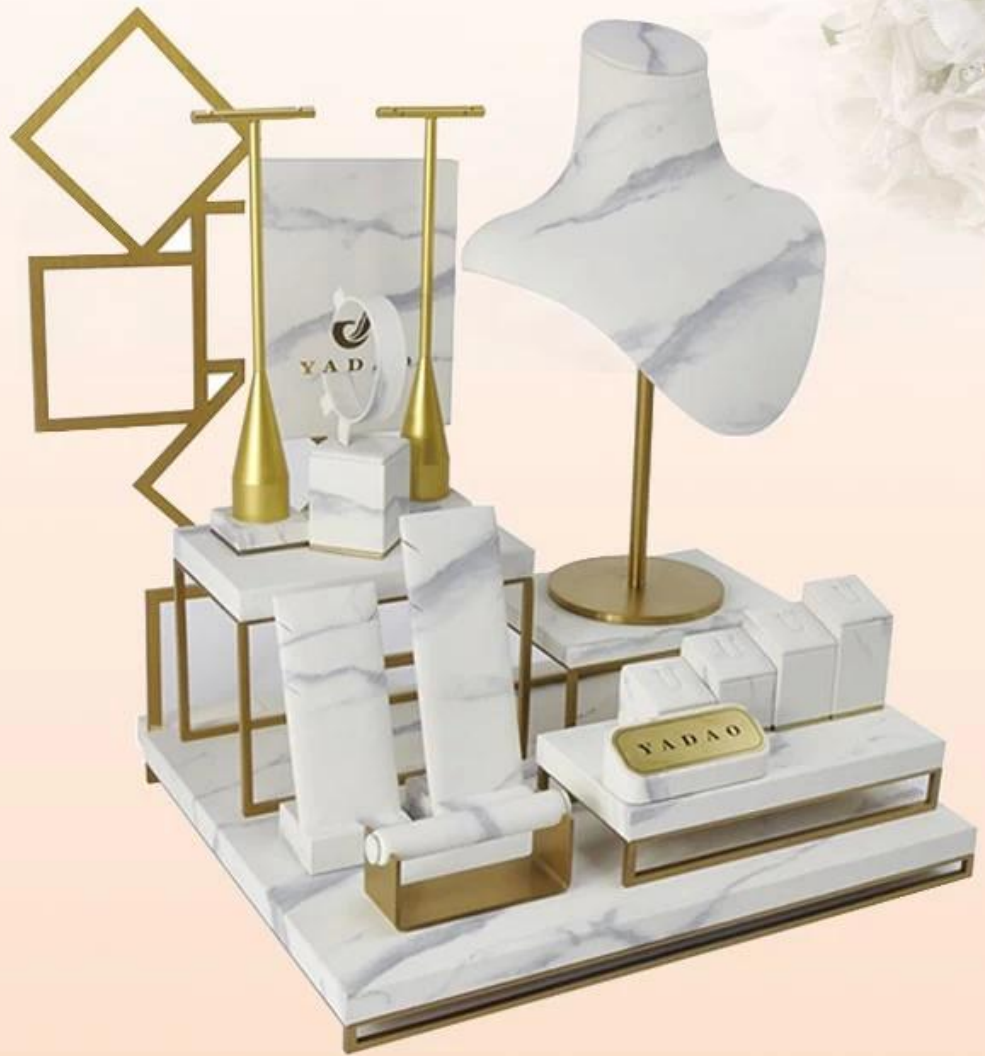

Metal escovado branco alto-Bruto feito sob encomenda branco com suporte de exposição marmoreado da jóia do couro do plutônio

YADAO JEWELRY DISPLAY
YADAO JEWELRY DISPLAY

Each layer is supported by a metal frame.

A variety of single items,
manage the displaying needs for all
kinds of jewels.

slant shape design and clip ring holder provide
the perfect angle to display rings.

The natural texture of marble is more
charming to with jewels on.

Presenting natural simplicity and unique charm.
At the same time make your jewelry sparkle

Outros produtos que você pode interessados em:

Jewelry display set

Necklace stand

Jewelry display stand

Jewelry paper bag