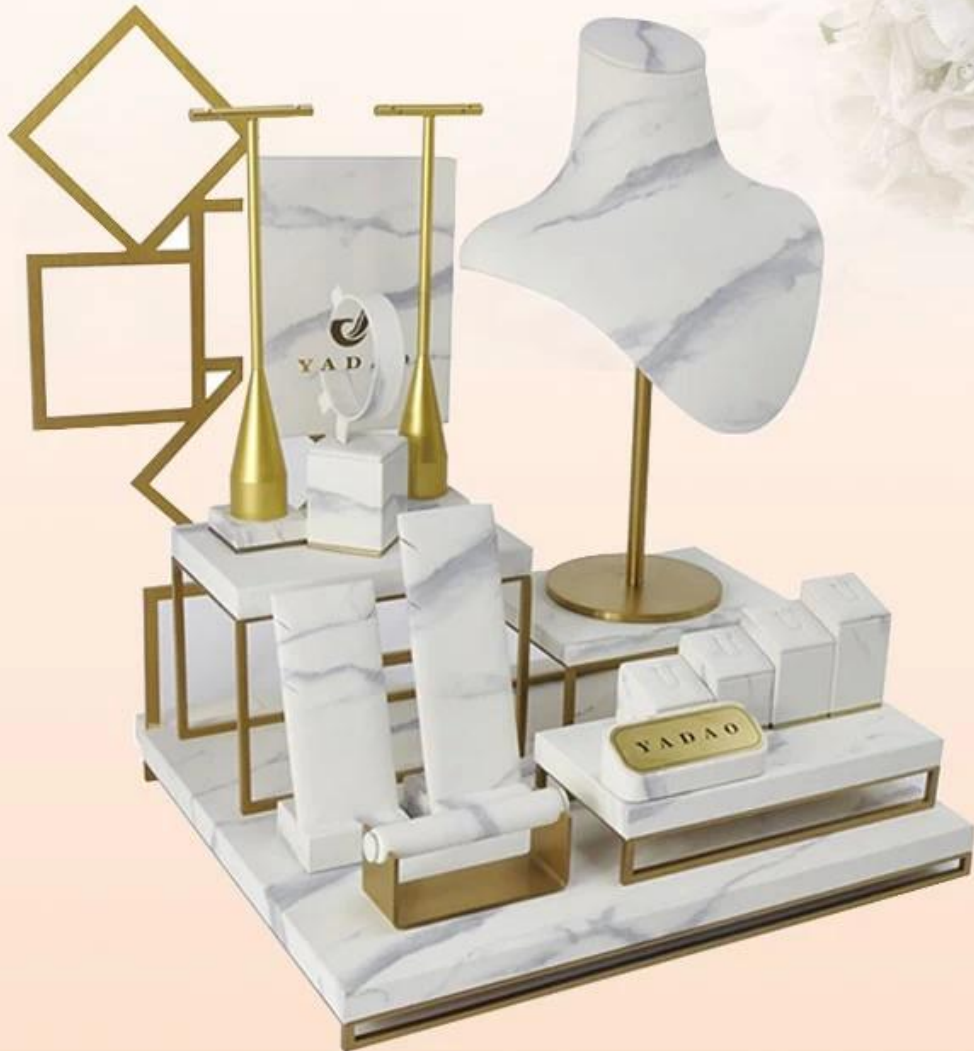

Metal escovado branco alto-Bruto feito sob encomenda branco com suporte de exposição marmoreado da jóia do couro do plutônio

YADAO JEWELRY DISPLAY
YADAO JEWELRY DISPLAY

Each layer is supported by a metal frame.

A variety of single items,
manage the displaying needs for all
kinds of jewels.

slant shape design and clip ring holder provide
the perfect angle to display rings.

The natural texture of marble is more
charming to with jewels on.

Presenting natural simplicity and unique charm.
At the same time make your jewelry sparkle

Outros produtos que você pode interessados em:

Jewelry display set

Necklace stand

Jewelry display stand

Jewelry paper bag