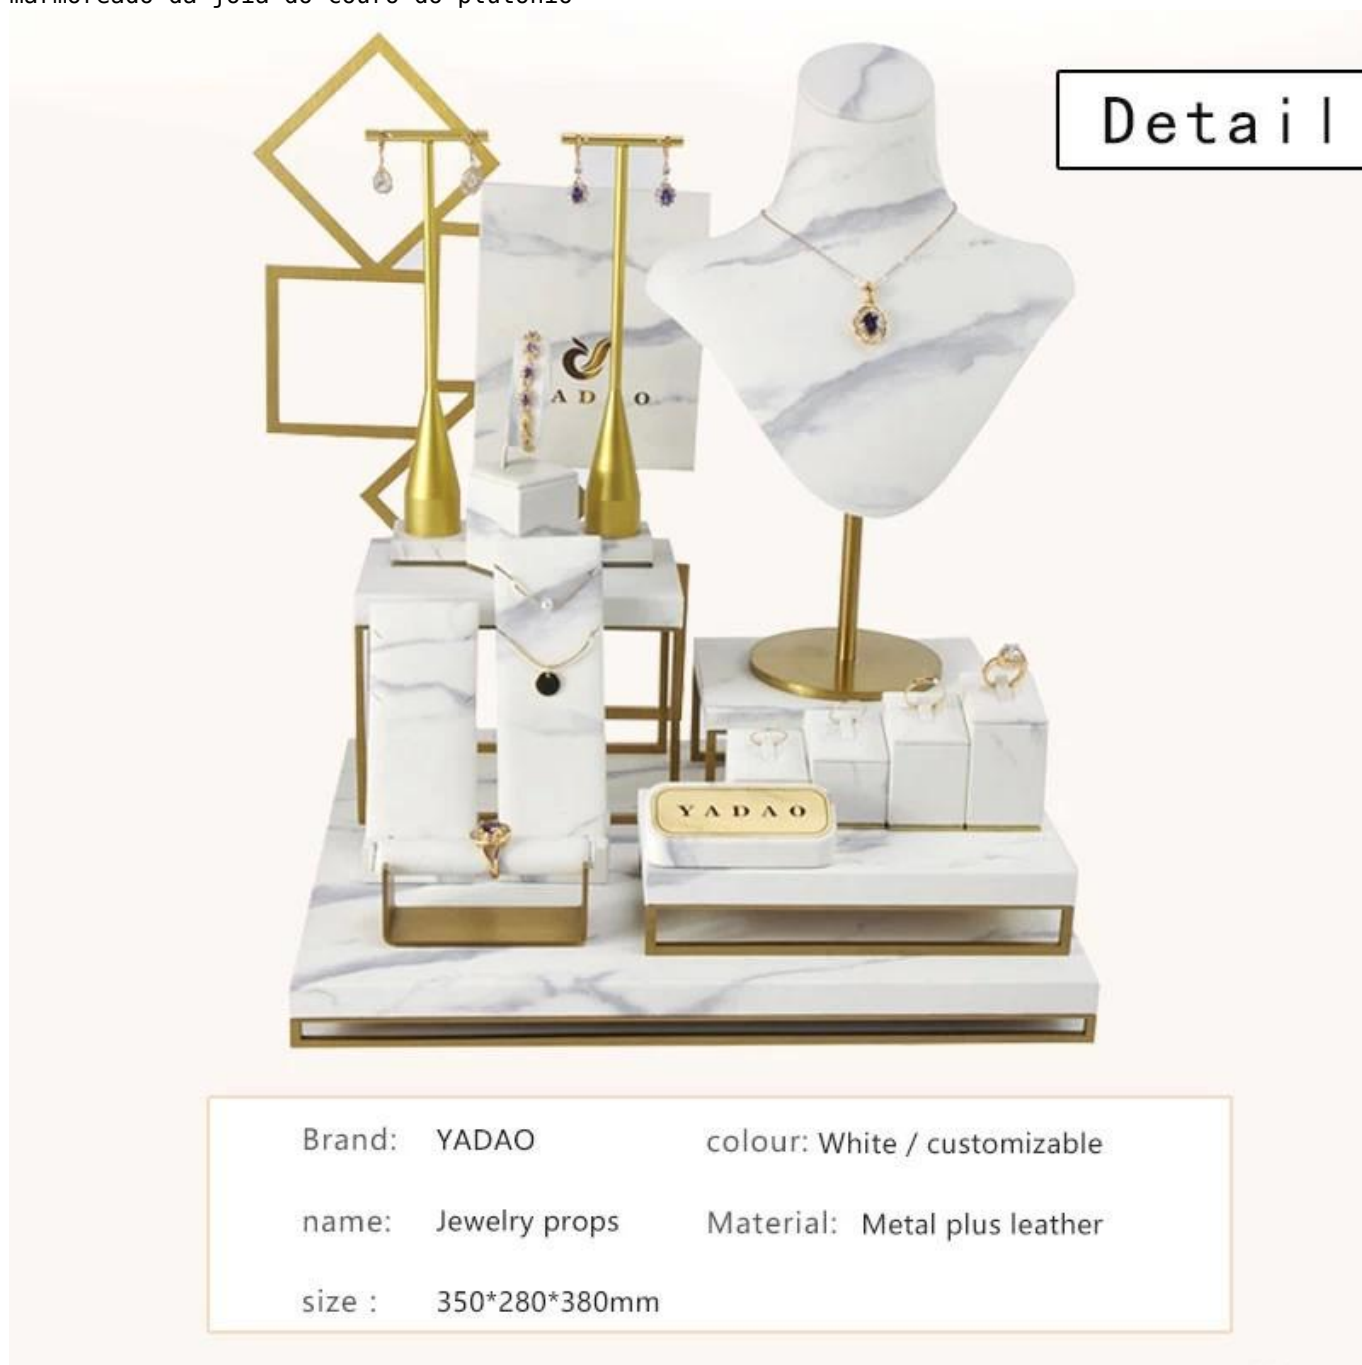

Metal escovado branco alto-Bruto feito sob encomenda branco com suporte de exposição marmoreado da jóia do couro do plutônio

YADAO JEWELRY DISPLAY
YADAO JEWELRY DISPLAY

Each layer is supported by a metal frame.

A variety of single items,
manage the displaying needs for all
kinds of jewels.

slant shape design and clip ring holder provide
the perfect angle to display rings.

The natural texture of marble is more
charming to with jewels on.