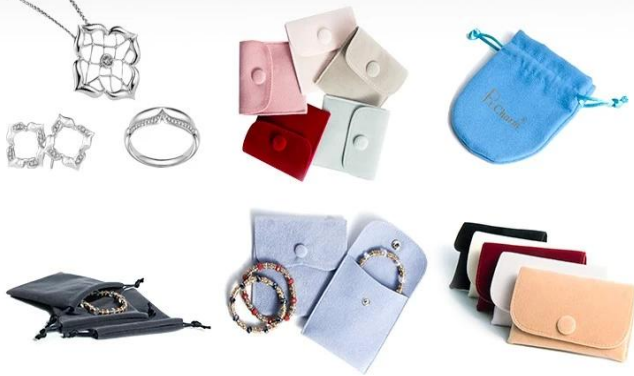

This box is specially designed to put metal hinges on the slots.

There is another ring box core type to choose from.

PRODUÇÃO PROCESSO:

Box production process

materials

cutting

wrapping

assembling

hinge process

logo crafts

inserts

QC

packing

Outros produtos que você pode estar interessado em:

Shenzhen Yadao Packaging Design Co.,Ltd

More choices

Shenzhen Yadao Packaging Design Co.,Ltd

More choices

Shenzhen Yadao Packaging Design Co.,Ltd

More choices

Shenzhen Yadao Packaging Design Co.,Ltd

More choices

QUENTE PRODUTOS:

Jewelry display set

Necklace stand

Jewelry display stand

Jewelry paper bag

Jewelry pouch

Jewelry Roll bag

Jewelry Tray

Jewelry Box

Jewelry Mirror