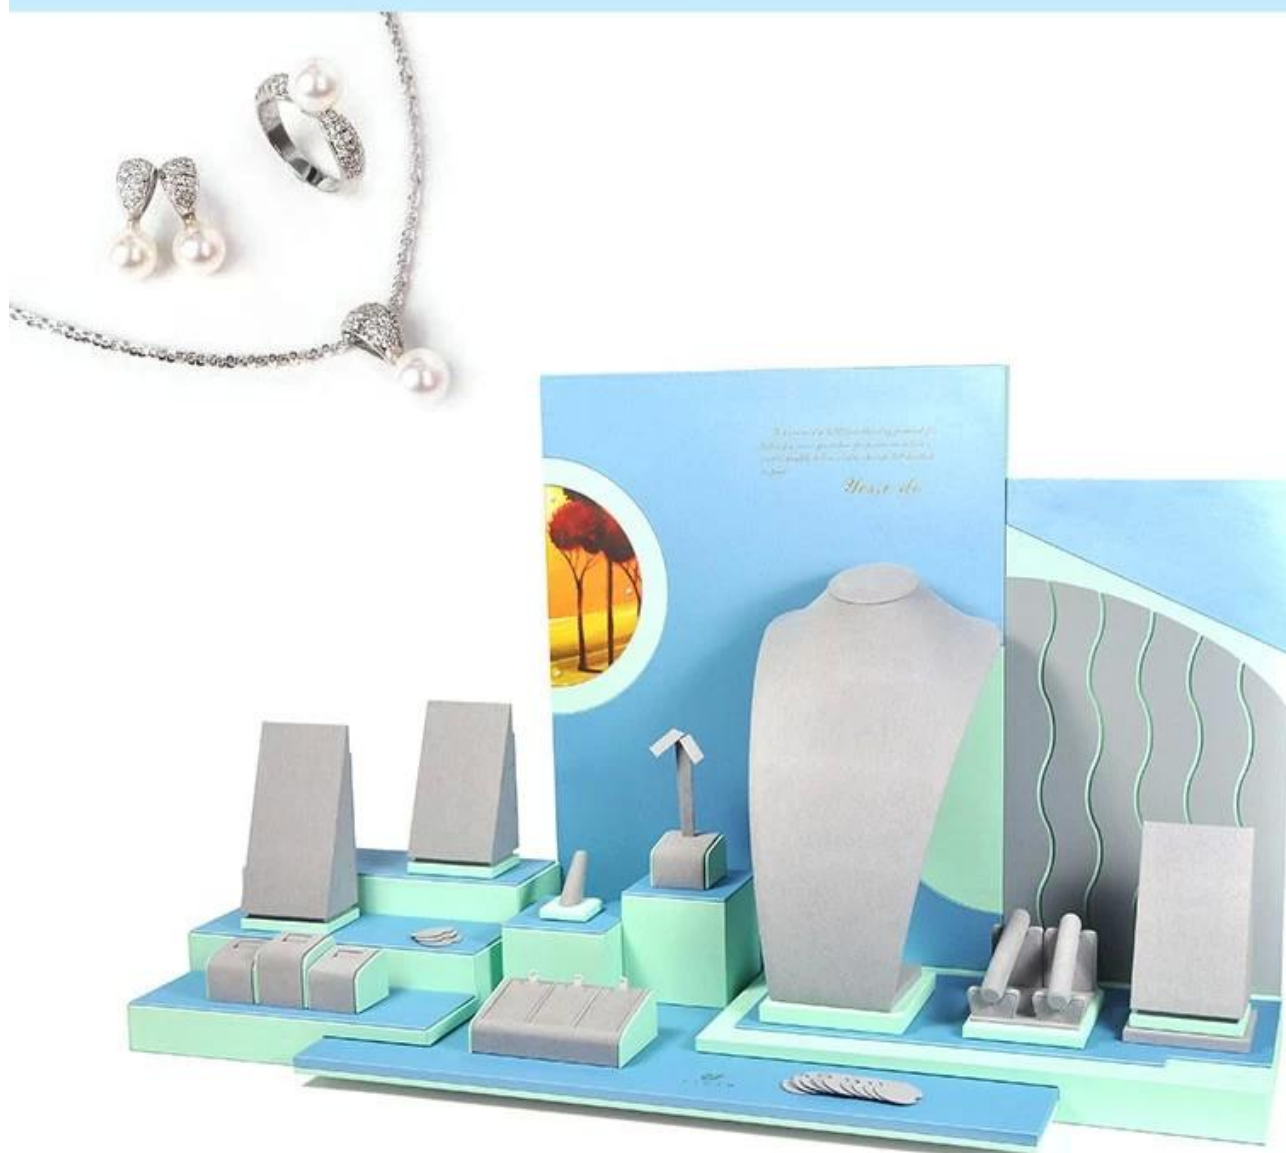

Yadao jewelry packaging

Outros produtos que você pode interessados em: