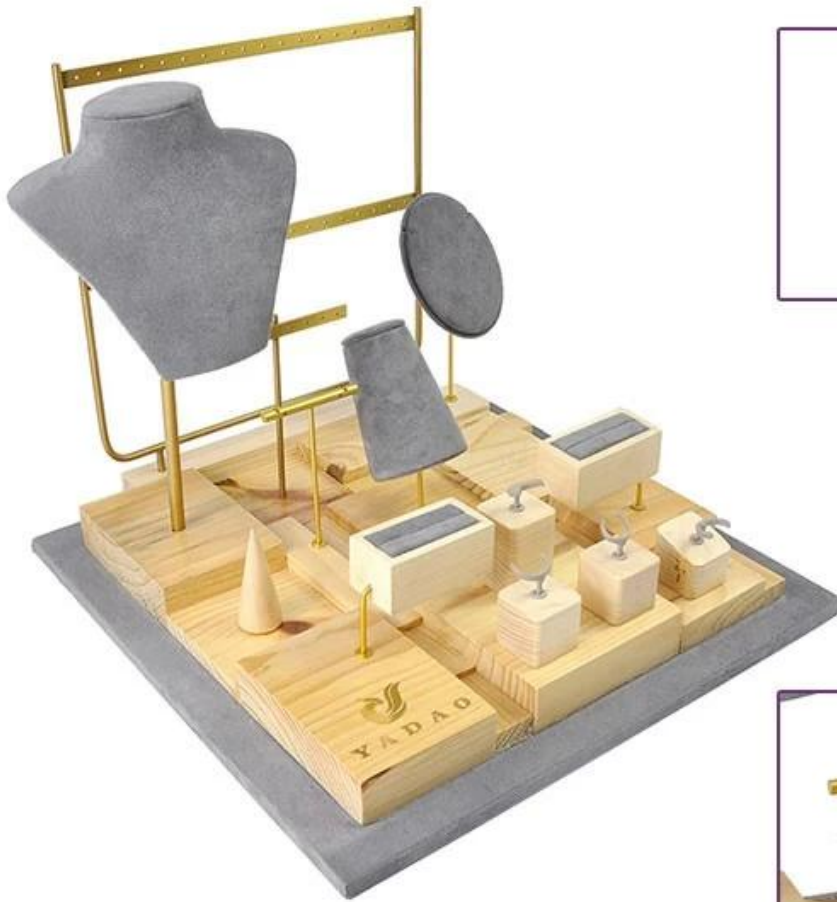

Exposição feita sob encomenda do suporte da jóia do metal da parte superior contrária de Brown

DETALIS

Brand: YADAO

colour: gray

name: Display props

Material: solid wood/mdf+microfiber
+metal

size: 350*350*300mm

number: 2019ZHDJ0005

The color, size,
logo custom can be accepted

The mirror-shaped pendant is one of the features of this prop

Shaped bracelet display stand is customized. can have bracelet/bangle displayed perfect

And there are different sizes of stands for ring,bracelet, pendant and earrings.

ring stand

Bracelet

Earring holder

pendant stand

YADAO JEWELRY DISPLAY

YADAO JEWELRY DISPLAY

Outros produtos que você pode interessar: