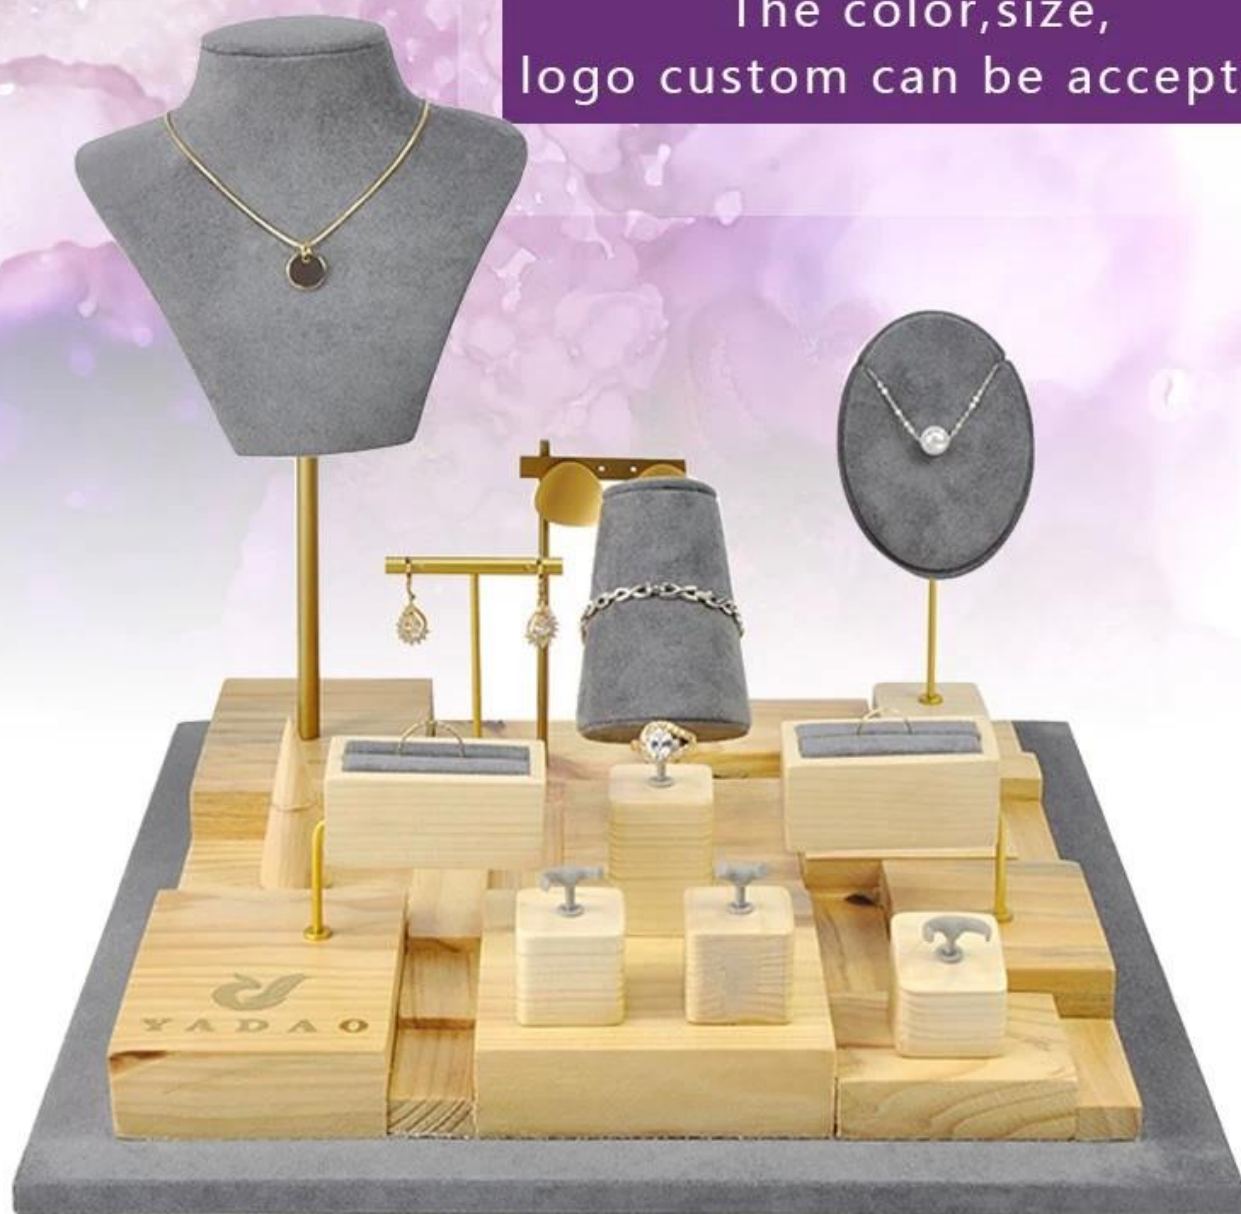

Exposição feita sob encomenda do suporte da jóia do metal da parte superior contrária de Brown

DETALIS

Brand: YADAO

colour: gray

name: Display props

Material: solid wood/mdf+microfiber
+metal

size: 350*350*300mm

number: 2019ZHDJ0005

The color, size,
logo custom can be accepted

The mirror-shaped pendant is one of the features of this prop

Shaped bracelet display stand is customized. can have bracelet/bangle displayed perfect

And there are different sizes of stands for ring,bracelet, pendant and earrings.

ring stand

Bracelet

Earring holder

pendant stand

YADAO JEWELRY DISPLAY

YADAO JEWELRY DISPLAY

Outros produtos que você pode interessar: