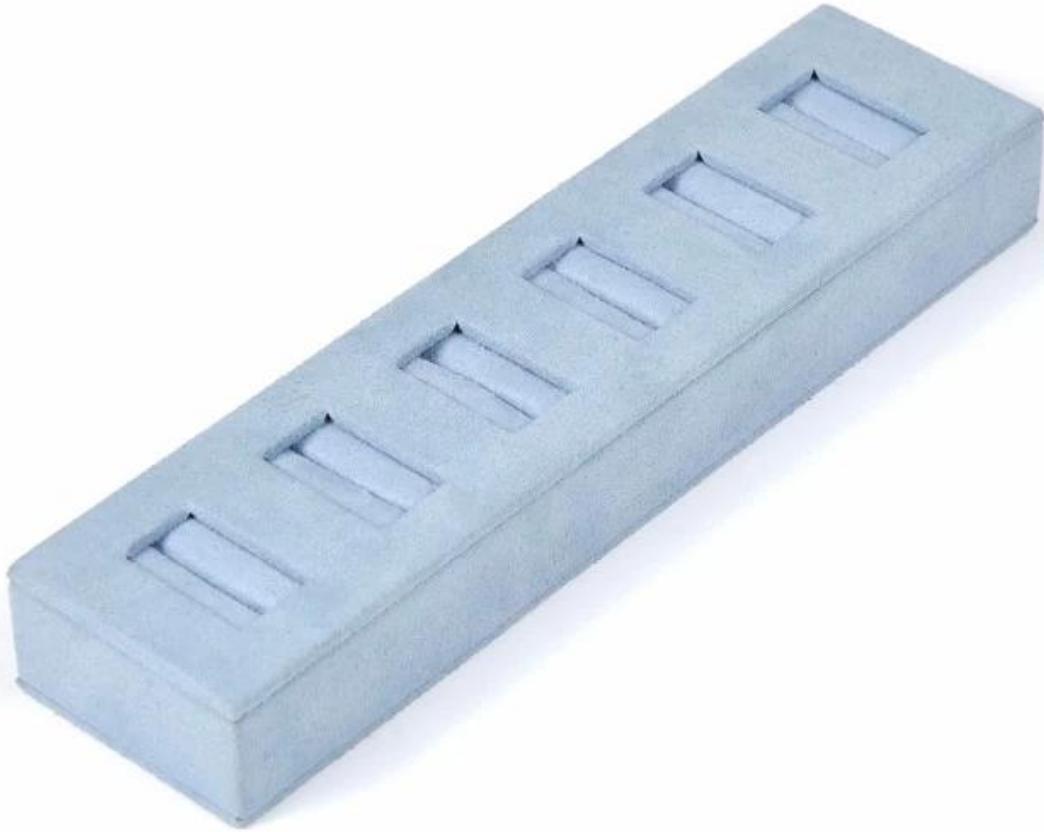

Suede Simple Blue Color Jewelry Display

Other products you may interested in:

Jewelry display set

Necklace stand

Jewelry display stand

Jewelry paper bag

Jewelry pouch

Jewelry Roll bag

Jewelry Tray

Jewelry Box

Jewelry Mirror

Environment

Production process:

Production Process

Packaging & Delivery □

Shipping