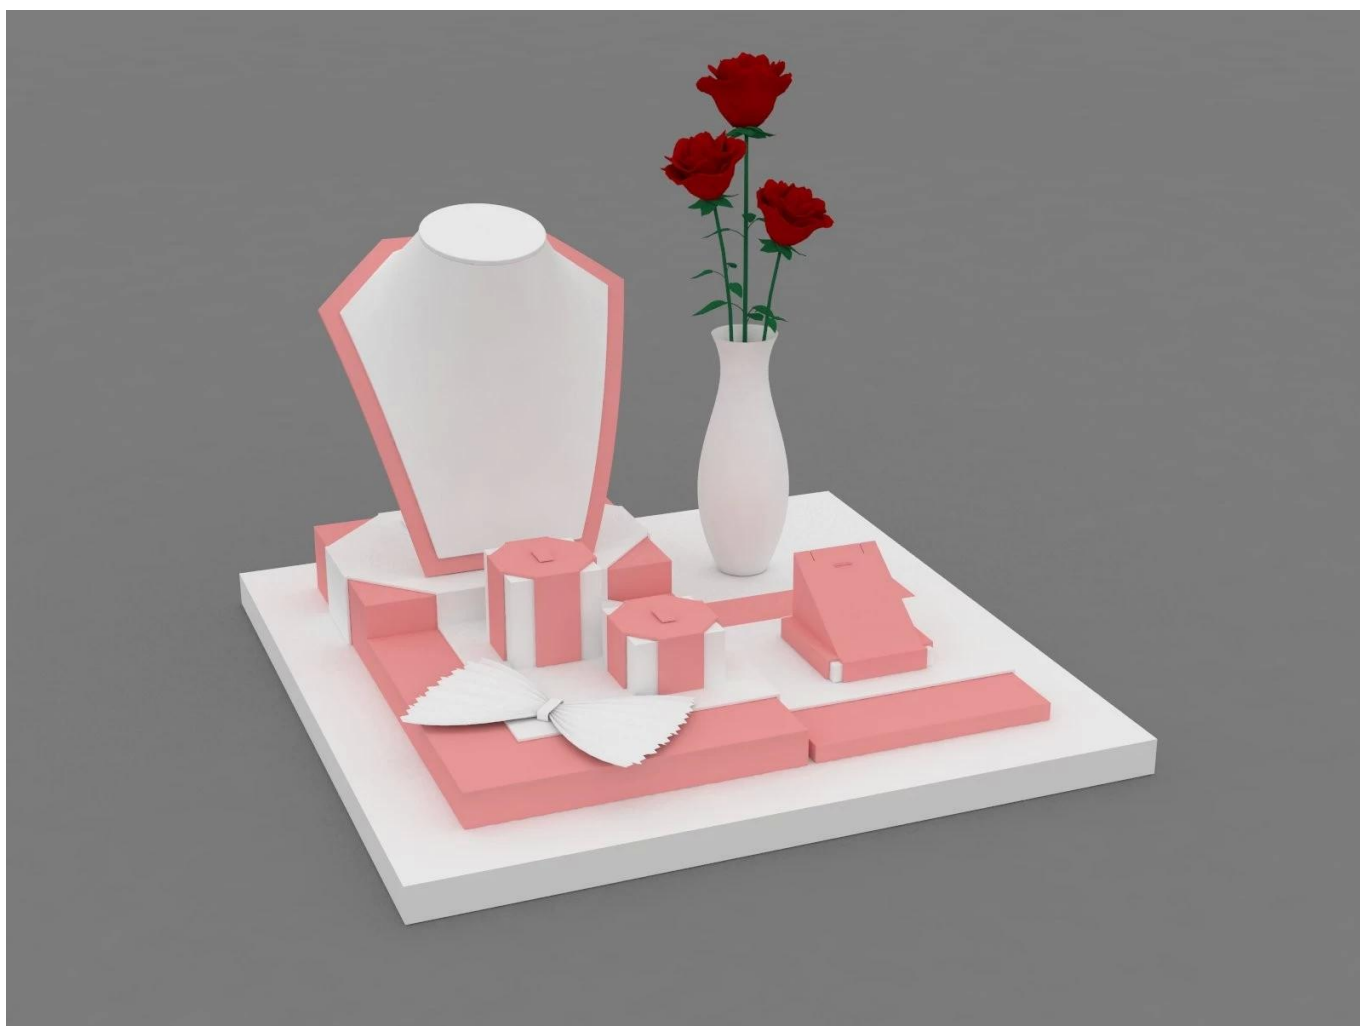

Factory price good quality PU leather jewelry display props for whole sets used for jewellery counter and window display and exhibitor with sample and logo available

Pictures of factory price good quality PU leather jewelry display props for whole sets used for jewellery counter and window display and exhibitor with sample and logo available

Other products you may interested in:

[Jewelry display](#)

[necklace stand](#)

Jewelry pouch

Jewelry Display Stands

Jewelry Trays

Jewelry Boxes

Environment