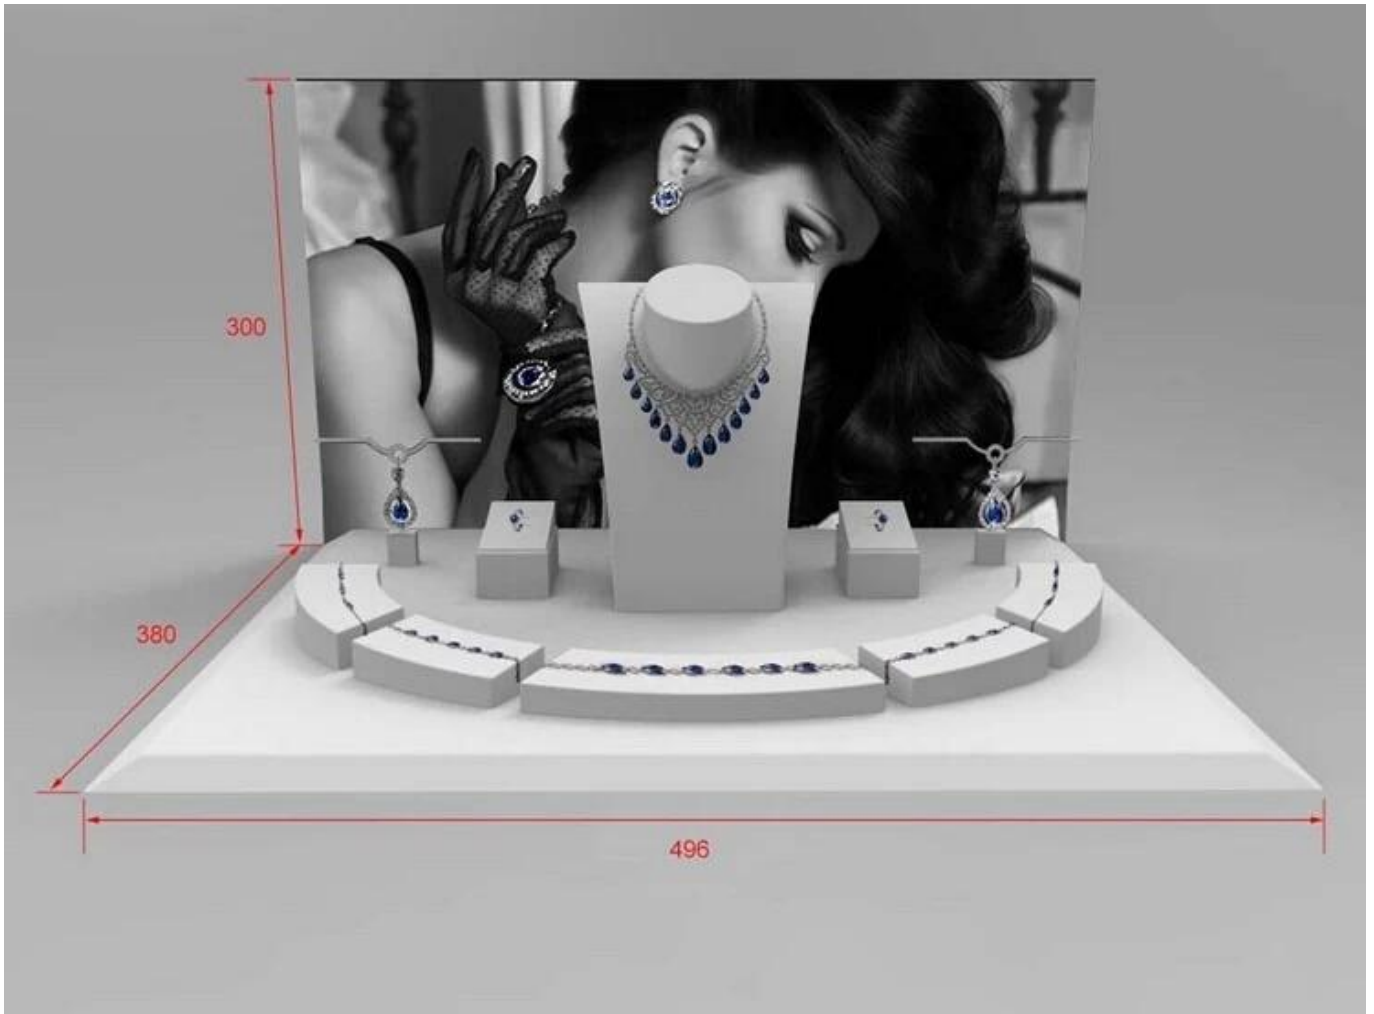

elegant jewelry window display design wooden jewelry display  
jewelry shop counter display set customize finish 2016 new  
design

**Other products you may interested in:**

Jewelry display set

Necklace stand