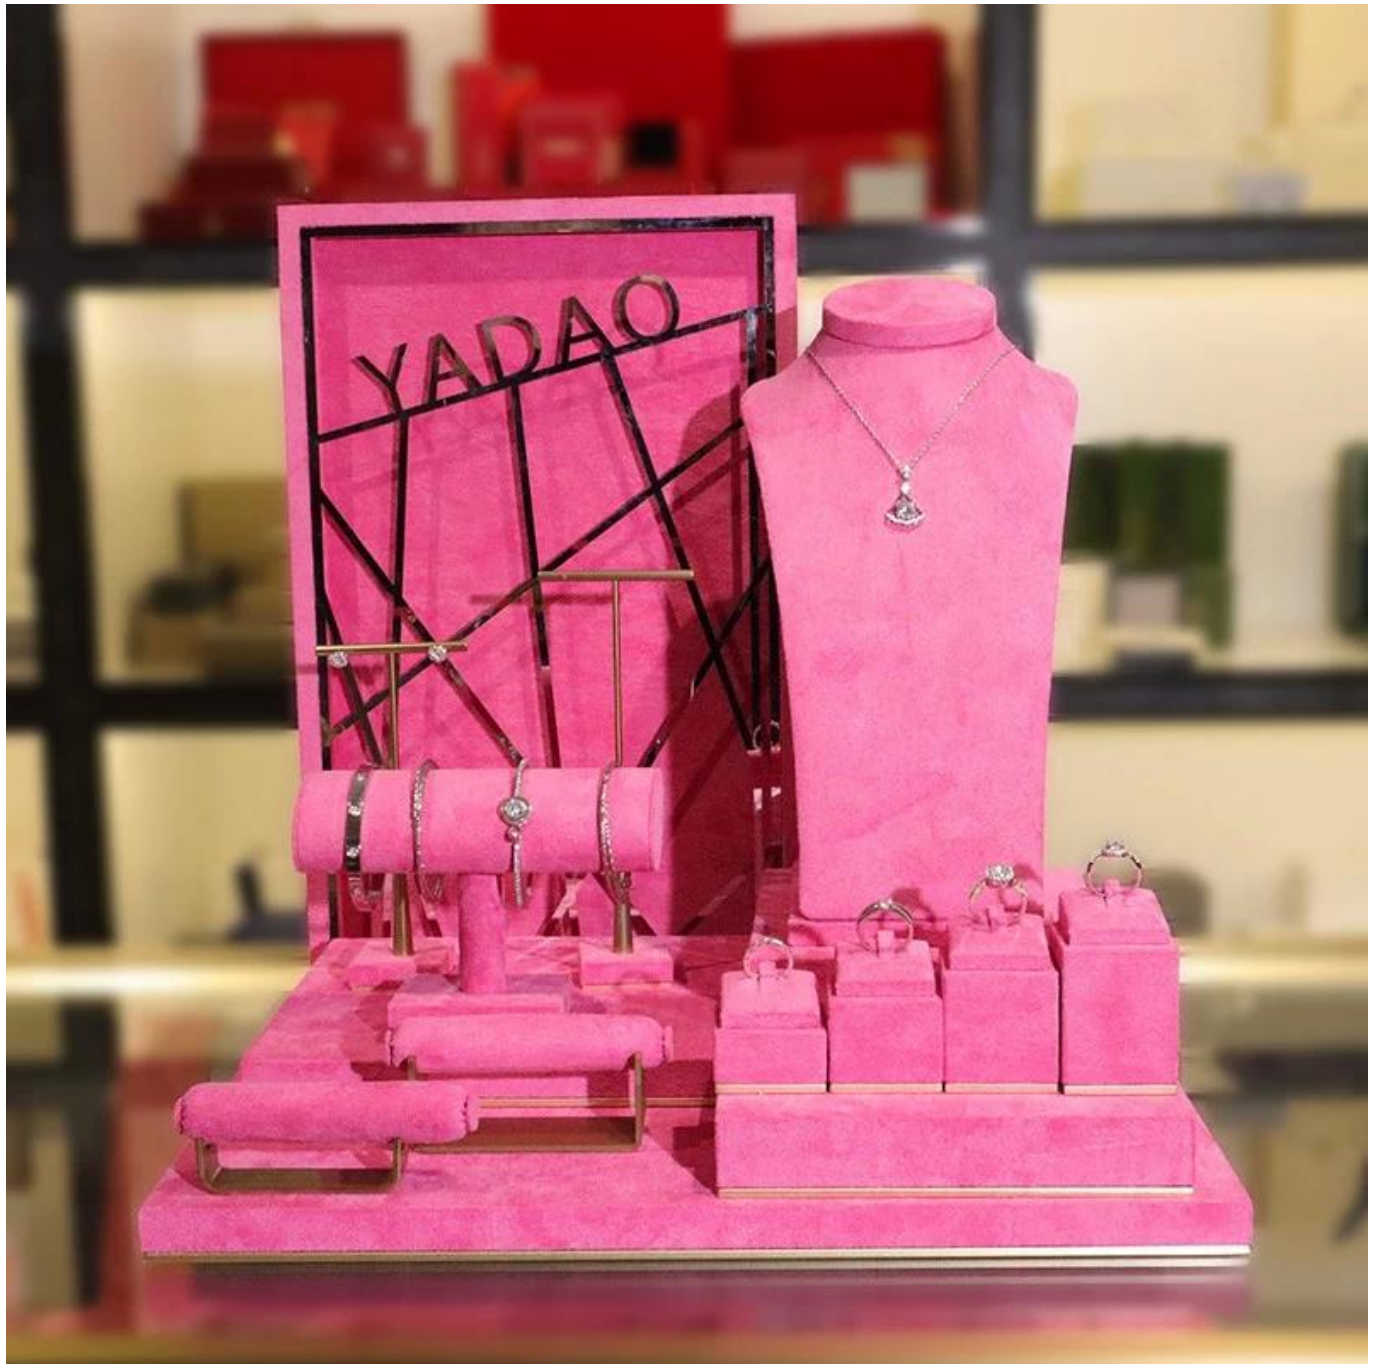

customize window jewelry display set jewelry store counter display jewelry hold rings earrings pendant necklace props

Product description:

| | |
|-----------------|-------------------------------------|
| product name | jewelry display set |
| Material | MDF + velvet+metal |
| To measure | Personalized |
| Color | Personalized |
| Moq | 20sets |
| Logo | It can be printed as your design |
| Sample | Available |
| OEM / ODM | Offering |
| Place of origin | Guangdong, China (continent) |

Product details:

Other Products That May Interest You:

Jewelry display set

Necklace stand

Jewelry display stand

Jewelry paper bag

Jewelry pouch

Jewelry Roll bag