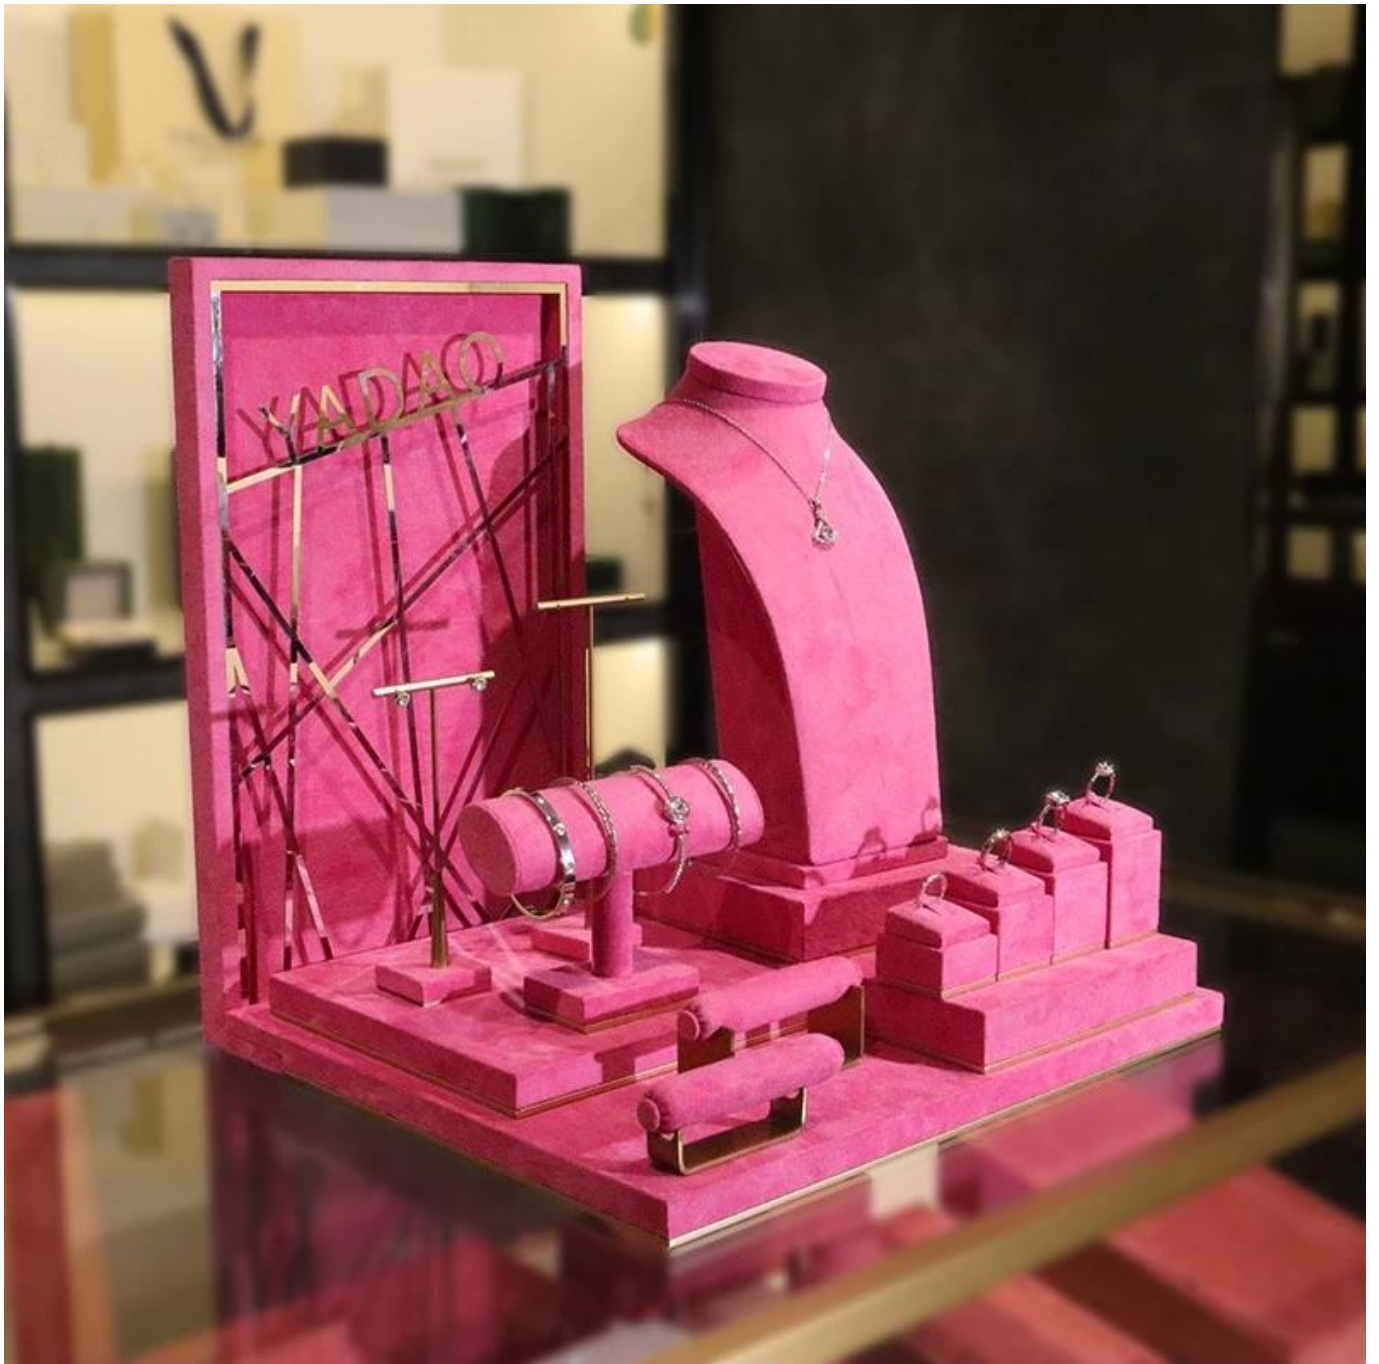

customize window jewelry display set jewelry store counter display jewelry hold rings earrings pendant necklace props

Product description:

| | |
|-----------------|-------------------------------------|
| product name | jewelry display set |
| Material | MDF + velvet+metal |
| To measure | Personalized |
| Color | Personalized |
| Moq | 20sets |
| Logo | It can be printed as your design |
| Sample | Available |
| OEM / ODM | Offering |
| Place of origin | Guangdong, China (continent) |

Product details:

Other Products That May Interest You:

Jewelry display set

Necklace stand

Jewelry display stand

Jewelry paper bag

Jewelry pouch

Jewelry Roll bag