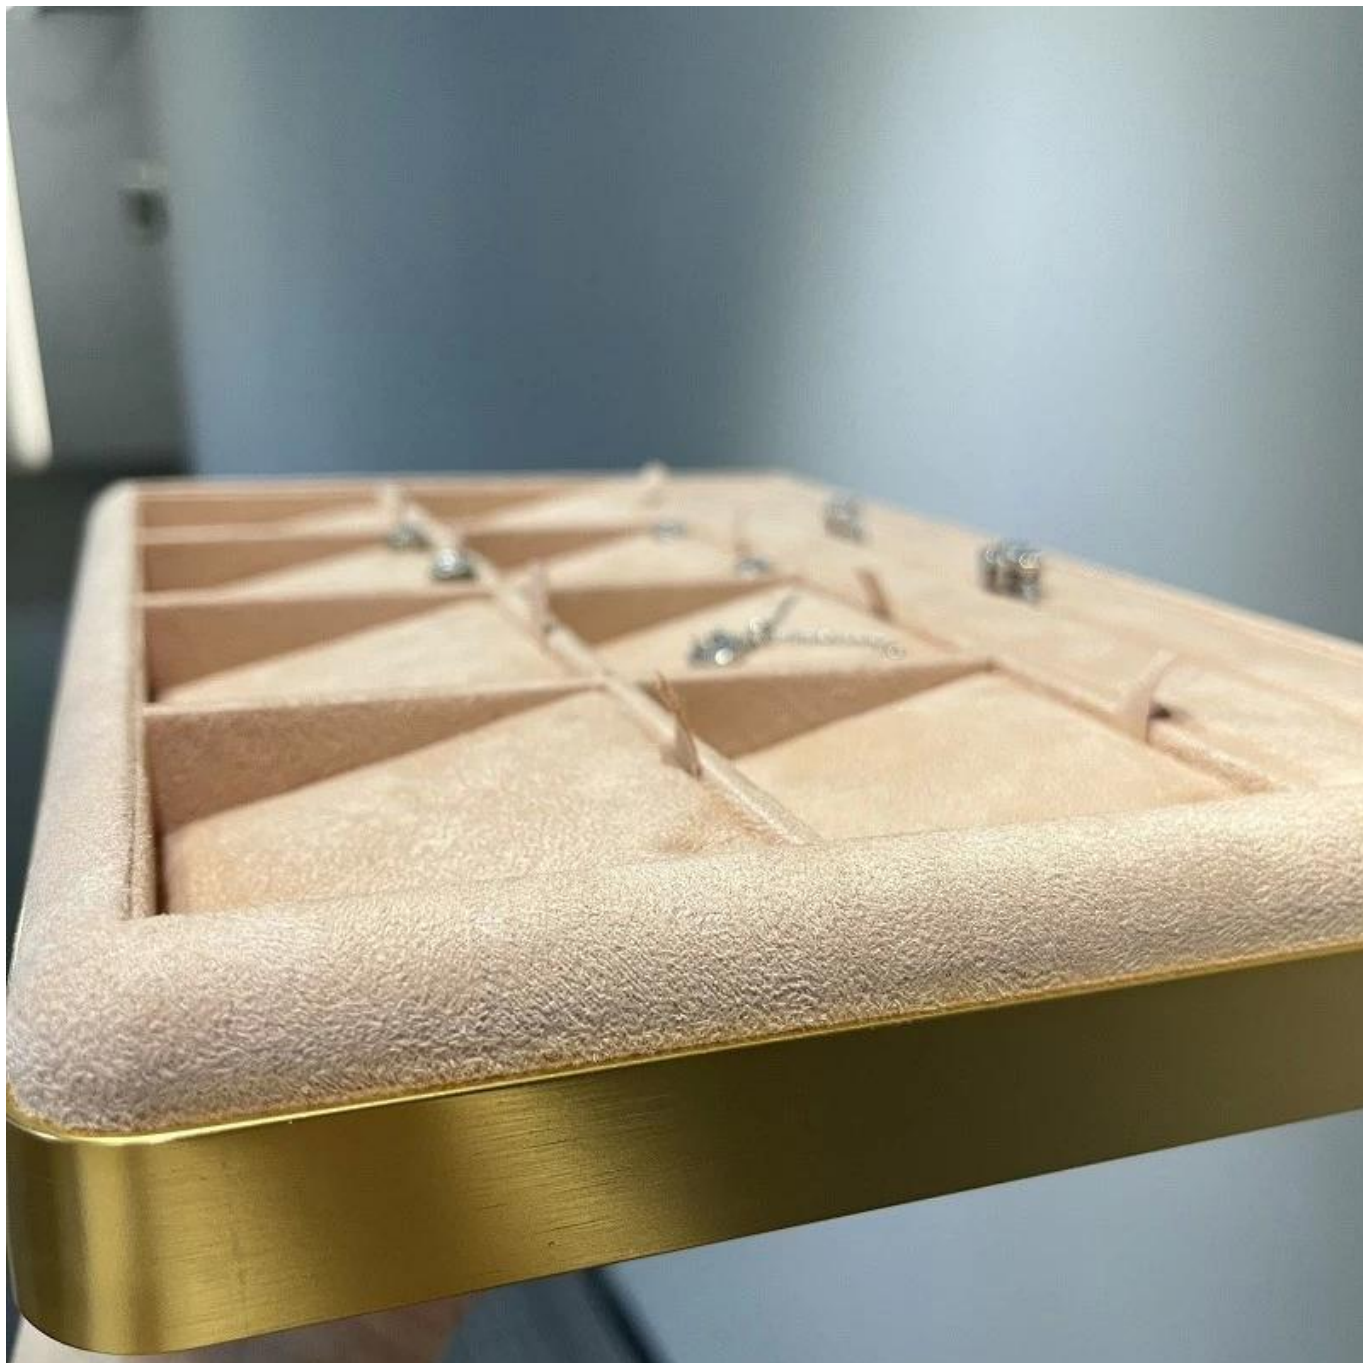

**customize counter jewelry display tray aluminium alloy frame
jewelry tray display pendant tray earrings peach color tray**

Product description:

product name	pendant display tray
Material	MDF + suede + aluminium alloy
To measure	Personalized
Color	Personalized
Moq	20pcs
Logo	It can be printed as your design
Sample	Available
OEM / ODM	Offering
Place of origin	Guangdong, China (continent)

Product details:

Other Products That May Interest You:

Jewelry display set

Necklace stand

Jewelry display stand

Jewelry paper bag

Jewelry pouch

Jewelry Roll bag