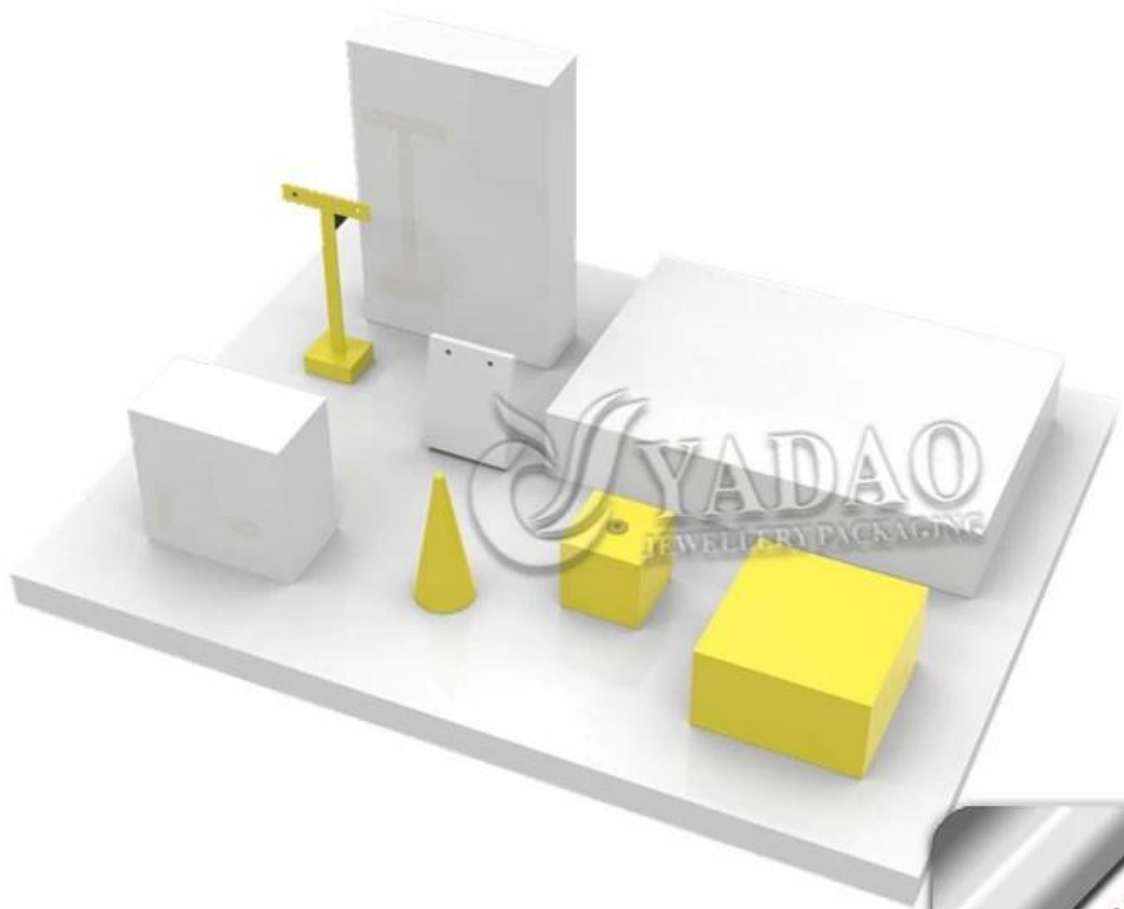

customize colorful glossy lacquer wooden display jewelry shop counter display window jewelry display stands

YADAO
JEWELLERY PACKAGING

www.jewelsdisplay.com

NEW

The image features the YADAO Jewellery Packaging logo at the top left, which includes a stylized flame icon and the text "YADAO JEWELLERY PACKAGING". Below the logo is a 3D rendering of various jewelry display items on a white platform. These items include a white cube, a yellow T-shaped stand, a yellow cone, a white rectangular box with the YADAO logo embossed on it, and two yellow cubes. A silver metallic-looking corner sticker with the word "NEW" in bold black letters is positioned in the bottom right corner of the frame. At the bottom of the frame, the website address "www.jewelsdisplay.com" is displayed.