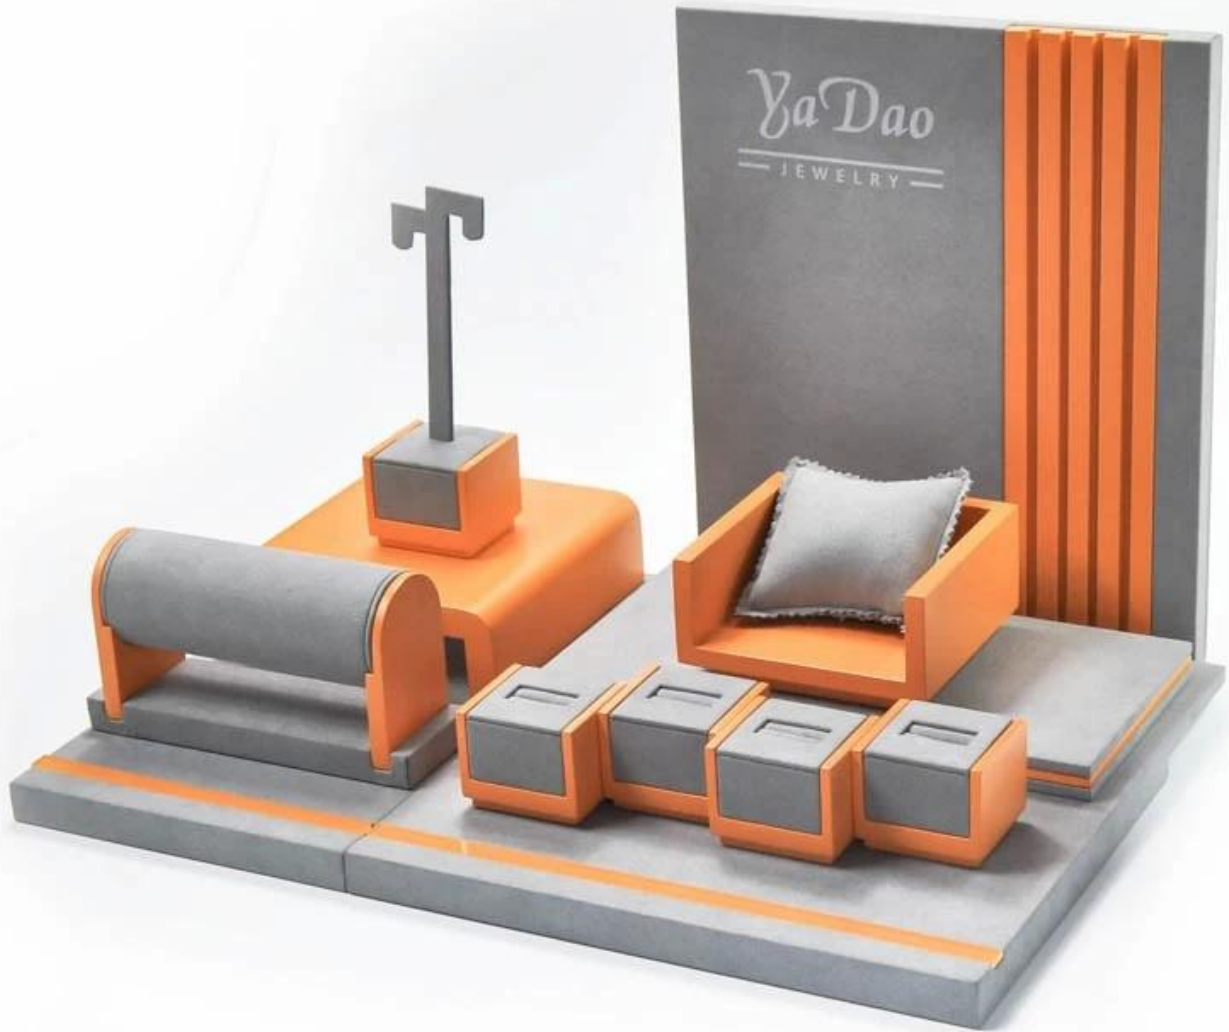

comfortable Hawaiian style light color mdf velvet lacquer elements  
jewelry display sets/props/case

Product Description:

**Other products you may interested in:**

Jewelry display

necklace stand

Jewelry pouch

Jewelry Display Stands

Jewelry Trays

Jewelry Boxes

**Environment**