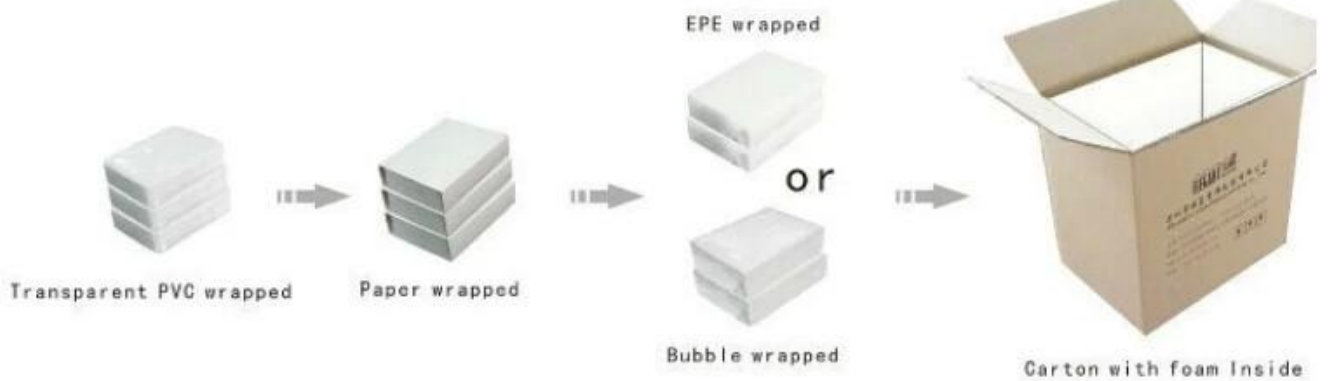

□ Looking more pics about this box □

□ ***How to order*** □

Contact

A central circular profile picture of Shirley Chan, a woman with long dark hair, wearing a dark blazer over a light-colored shirt. She is smiling and giving a thumbs-up gesture. Behind her is a white wall with the word 'YADAO' written in large, dark, block letters. Surrounding the profile picture are several communication icons: a green envelope icon with an arrow pointing right, a yellow telephone handset icon, a red speech bubble icon with a telephone handset inside, a teal speech bubble icon with three dots, a blue speech bubble icon with a telephone handset, and a teal speech bubble icon with two dots.

Shirley Chan

□ *Yadao's office* □

□ **Packaging and delivery** □

Jewelry display

Paper bag

Goods Packaging

Jewelry box

Jewelry Pouch