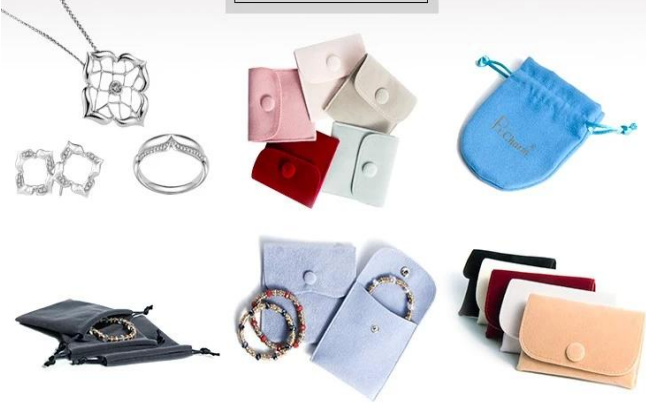

PRODUCTION DESCRIPTION:

YADAO JEWELRY PACKAGING
YADAO JEWELRY PACKAGING

DETAILS

size:70*70*55mm

number:JH0015

The outer packaging is packed in PU paper

granulated velvet--interior material

he design of the bow makes the box little bit cute,
not only feel sweet, but also enjoy fresh.

hinge process

logo crafts

inserts

QC

packing

Other products you may be interested in:

Shenzhen Yadao Packaging Design Co.,Ltd

More choices

Shenzhen Yadao Packaging Design Co.,Ltd

More choices

Shenzhen Yadao Packaging Design Co.,Ltd

More choices

Shenzhen Yadao Packaging Design Co.,Ltd

More choices

HOT PRODUCTS:

Jewelry display set