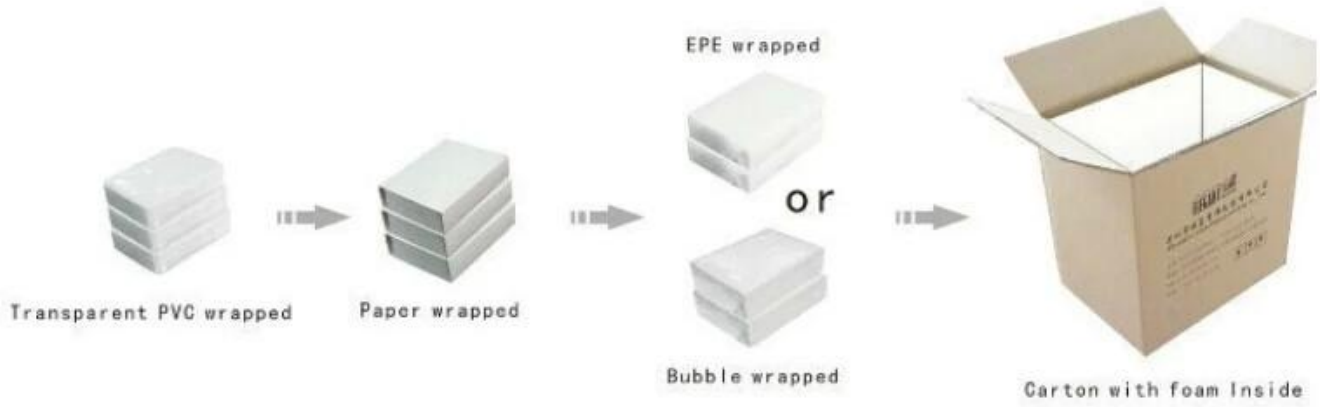

Shipping

Certificates: