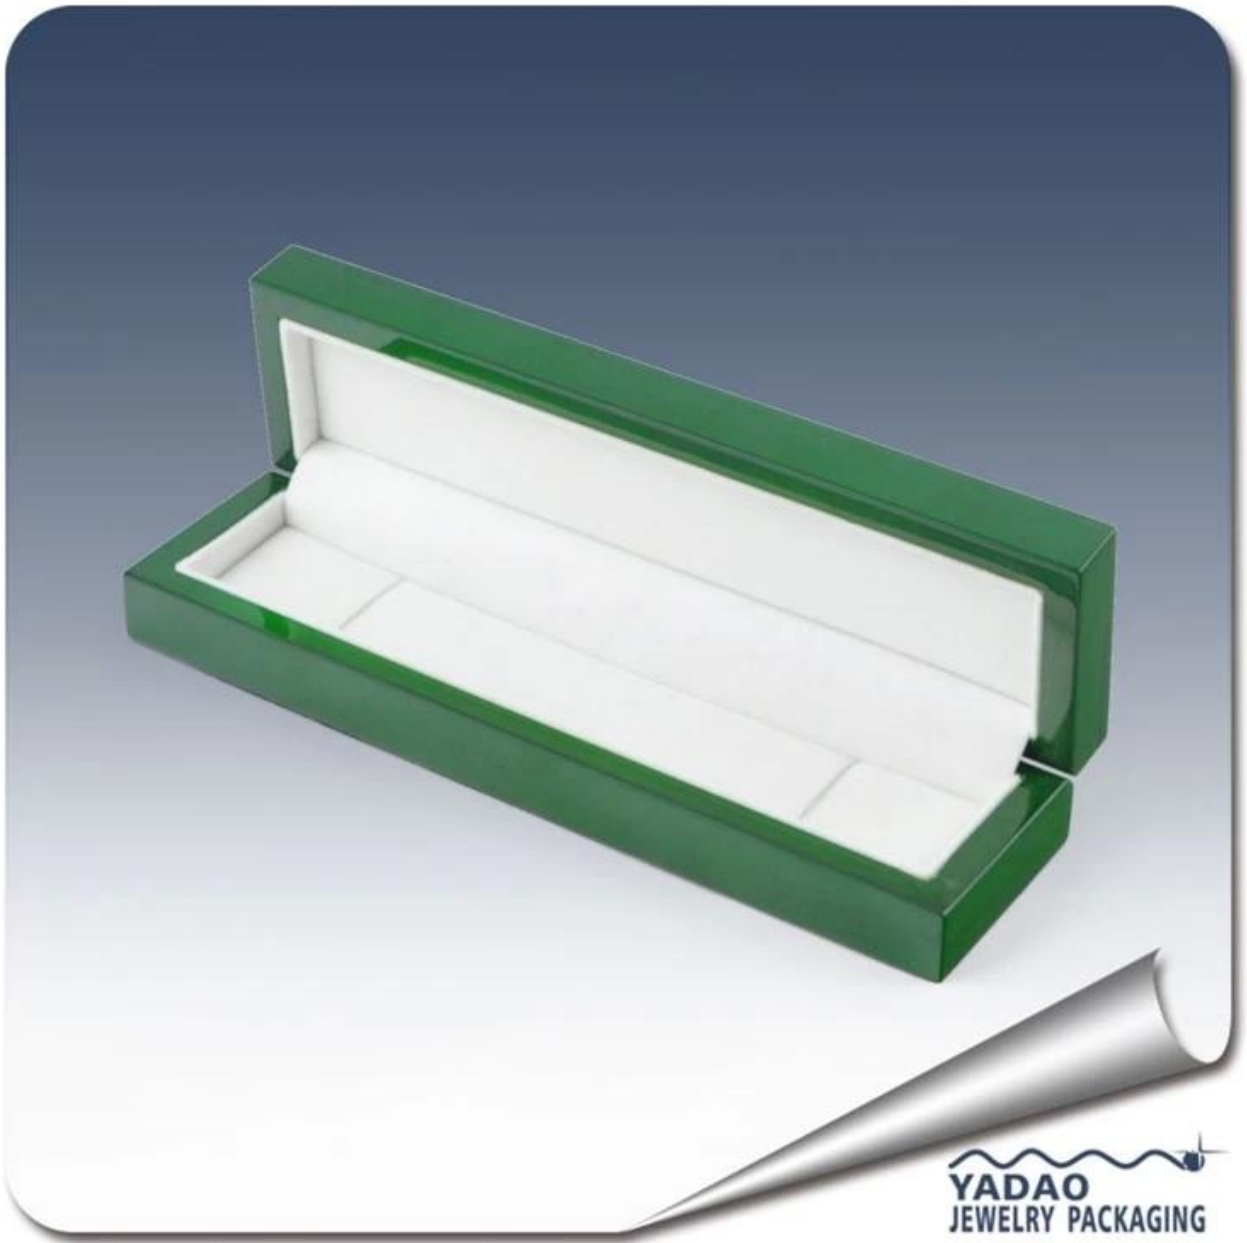

**New design graceful green wood packing box for bracelet /necklace/ watch gift box high-end customd**

**Images New design graceful green wood packing box for bracelet /necklace/ watch gift box high-end customd**

**YADAO**  
JEWELRY PACKAGING

The logo features a stylized blue wave graphic above the text. A small blue icon of a hand holding a tool is positioned to the right of the wave.

**YADAO**  
JEWELRY PACKAGING

**Other products you may interested in:**

jewelry display

necklace stand

jewelry bag

Jewelry Displays

jewelry trays

Jewelry Boxes

**Environment:**