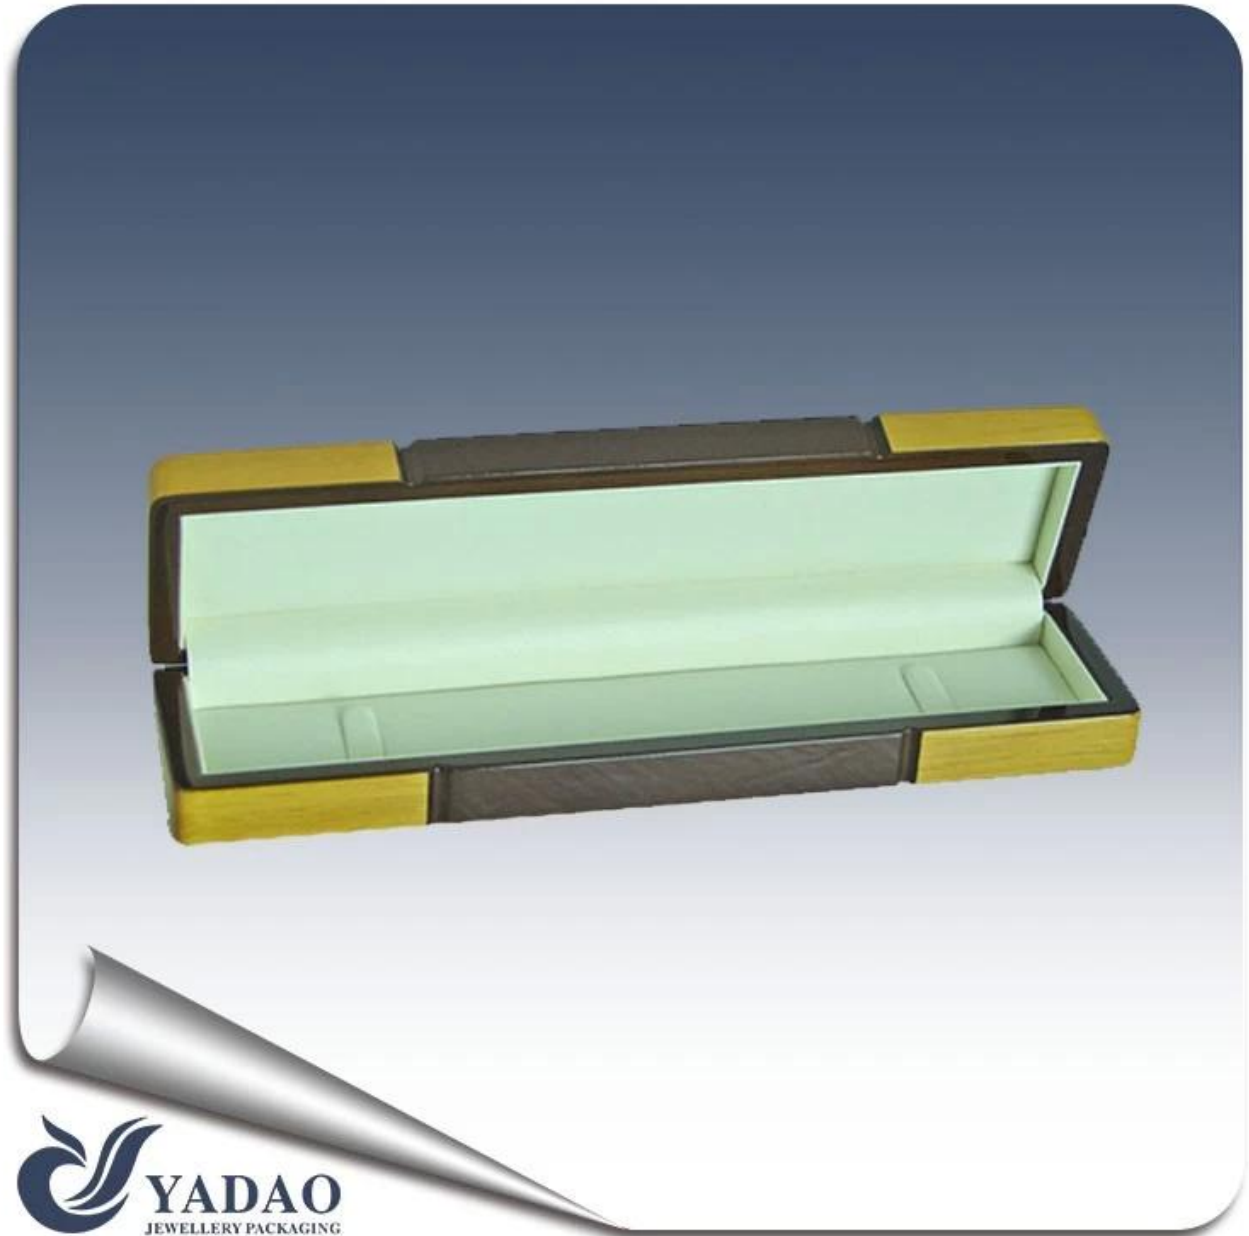

New design colorful spray lacquer wood packing box for earring /necklace/ watch /ring gift box high-end custom

Images New design colorful spray lacquer wood packing box for earring /necklace/ watch /ring gift box high-end custom

 **YADAO**
JEWELLERY PACKAGING

 **YADAO**
JEWELLERY PACKAGING

 **YADAO**
JEWELLERY PACKAGING

Other products you may interested in:

jewelry display

necklace stand

jewelry bag

Jewelry Displays