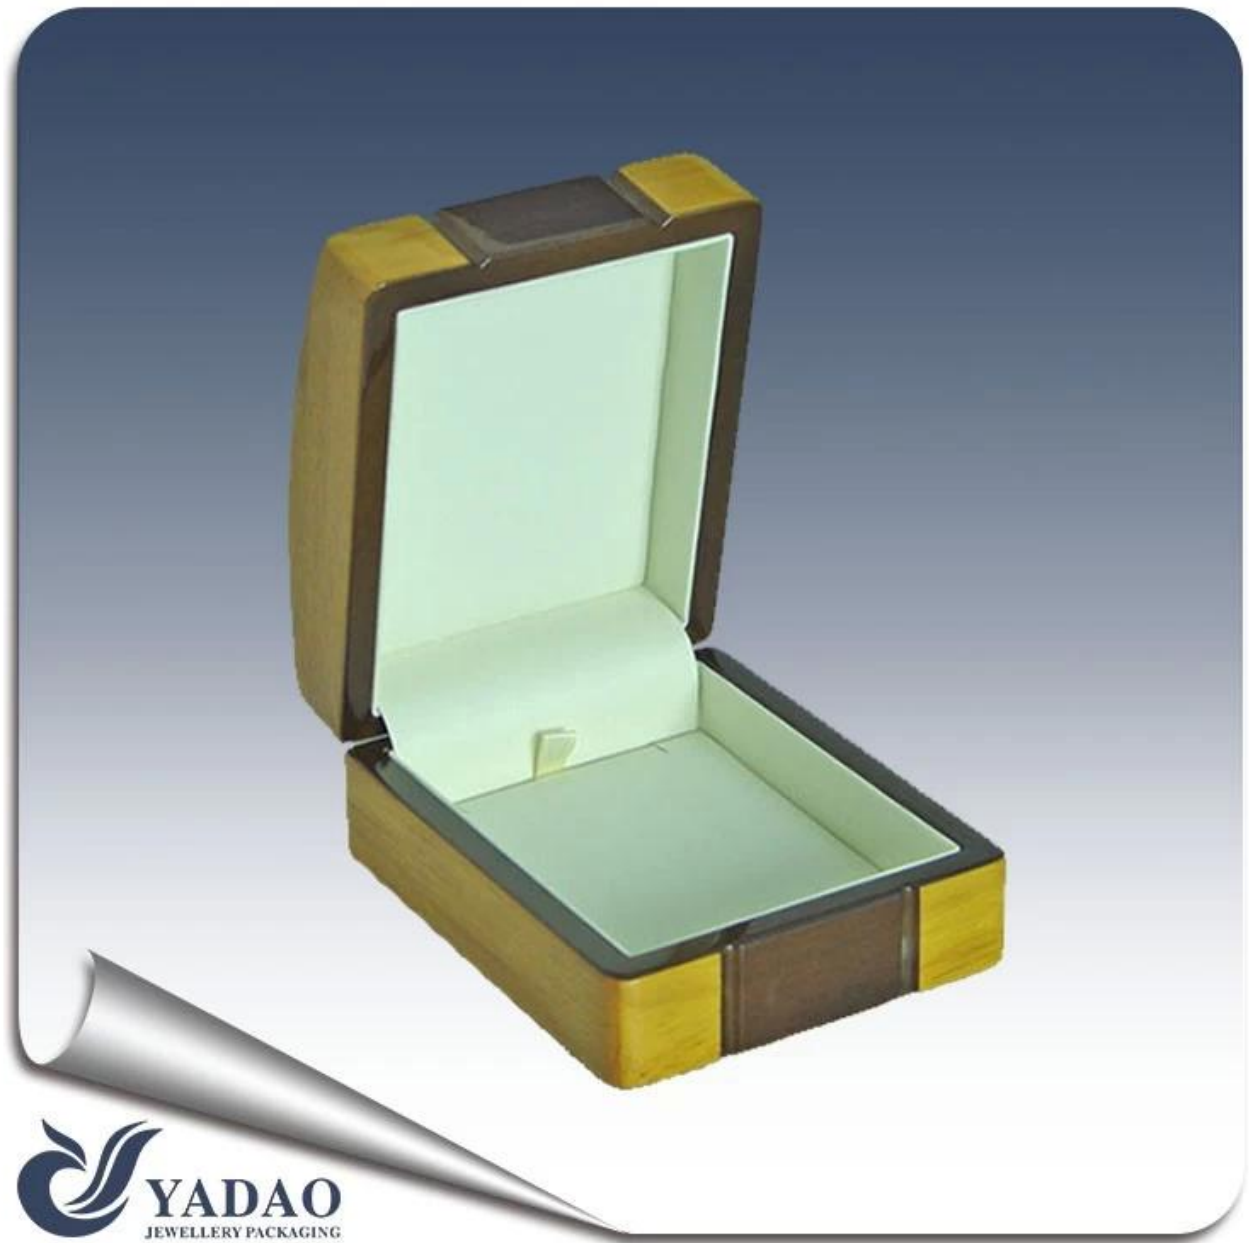

New design colorful spray lacquer wood packing box for earring /necklace/ watch /ring gift box high-end custom

Images New design colorful spray lacquer wood packing box for earring /necklace/ watch /ring gift box high-end custom

 **YADAO**
JEWELLERY PACKAGING

 **YADAO**
JEWELLERY PACKAGING

 **YADAO**
JEWELLERY PACKAGING

Other products you may interested in:

jewelry display

necklace stand

jewelry bag

Jewelry Displays