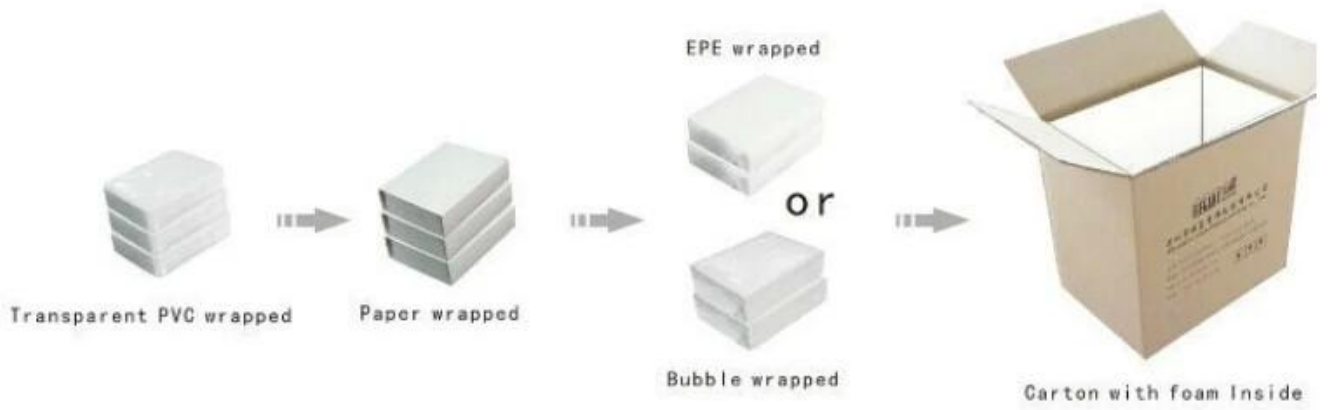

Shipping

Certificates: