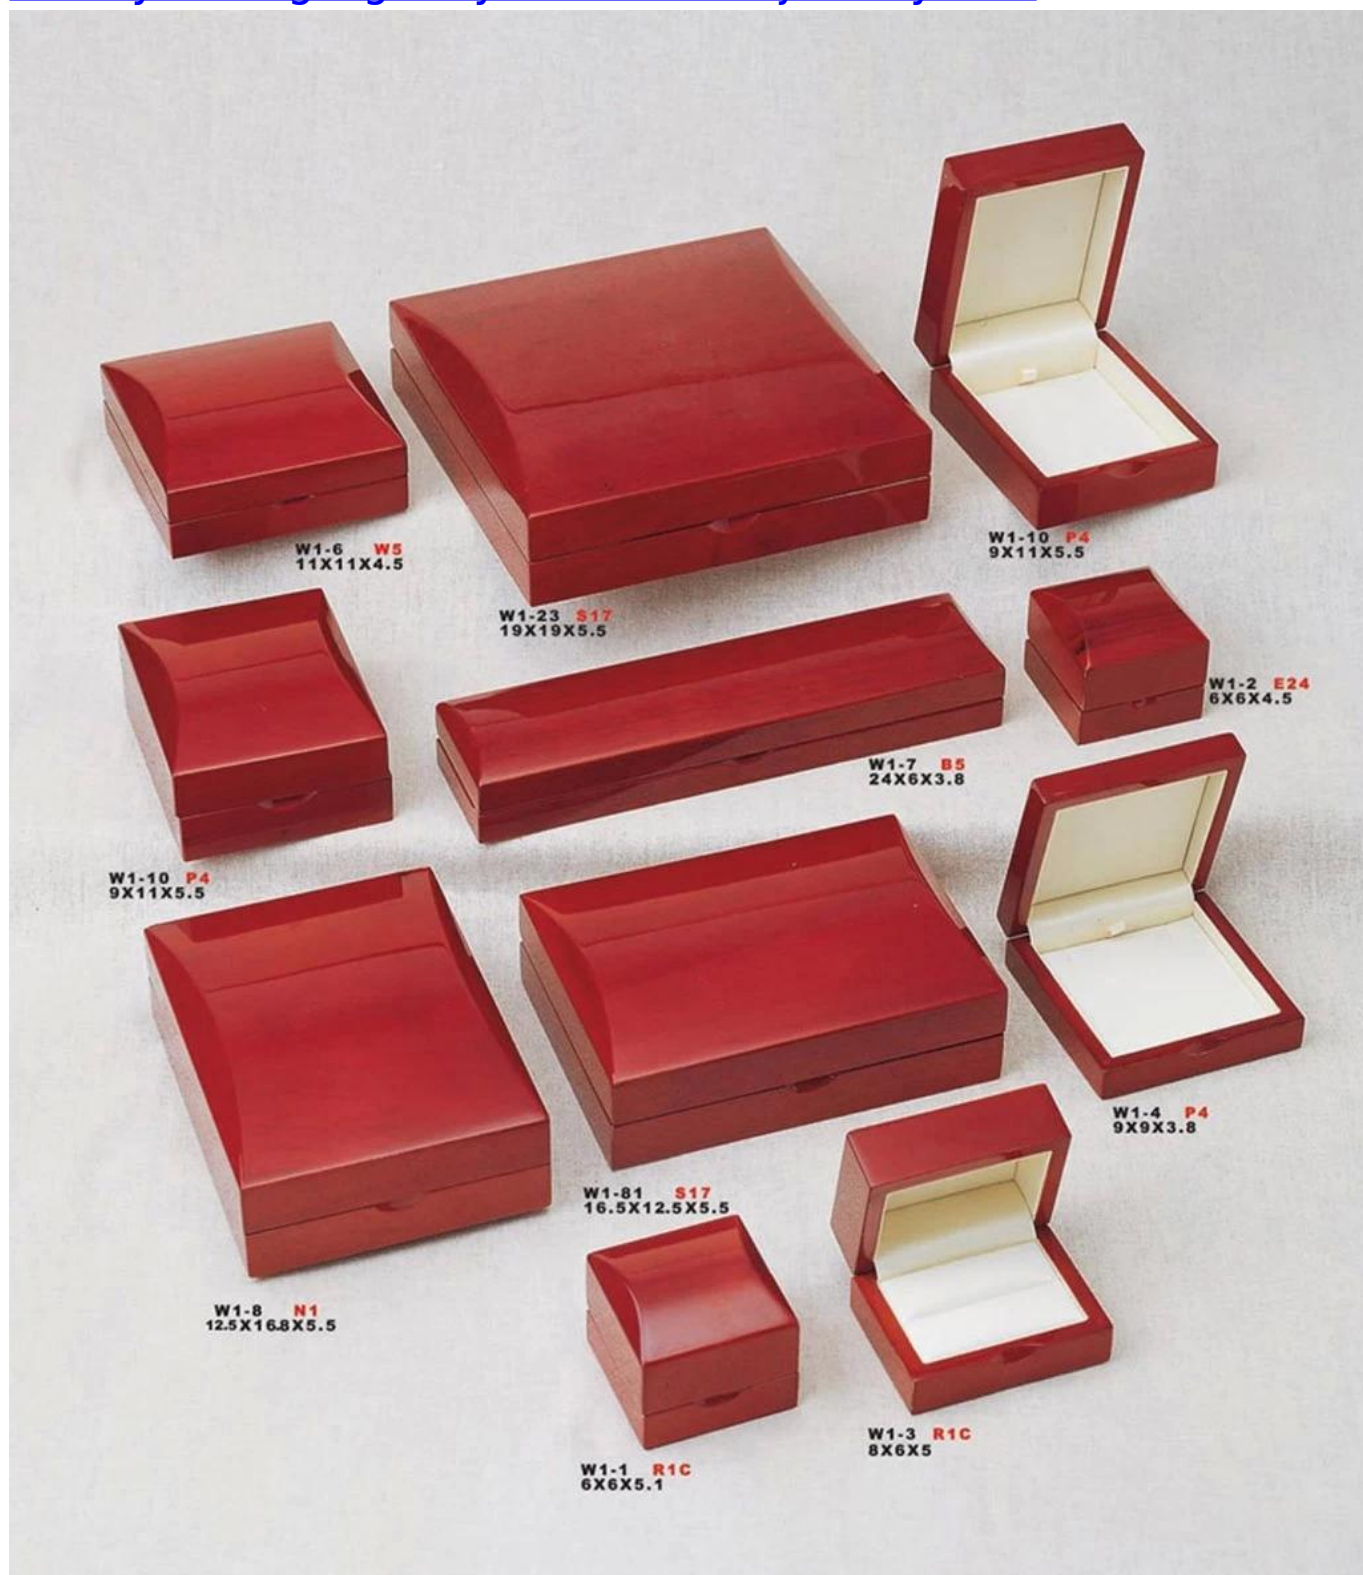

Luxury vintage glossy solid wood jewelry box

W1A

W1A-23 S17

W1A-9 W18

W1A-10 W7

W1A-5 P4

W1A-6 W5

W1A-7 B5

W1A-1 RIC

W1A-3 RIC

W37-23 S17
19X19X5.4

W37-9 W18
16X12X7

W37-6 W5
10X10X5

W37-1 R1C
6.6X6.6X5

W37-5 P4
7.4X9X4.6

W37-3 R1C
8X6X5

W37-4 E27
7.4X7.4X4.6

W37-10L W3
11X11X7

W37-7 B5
24X6X3.7

Other products you may interested in:

Jewelry display set

Necklace stand

Jewelry display stand

Jewelry paper bag