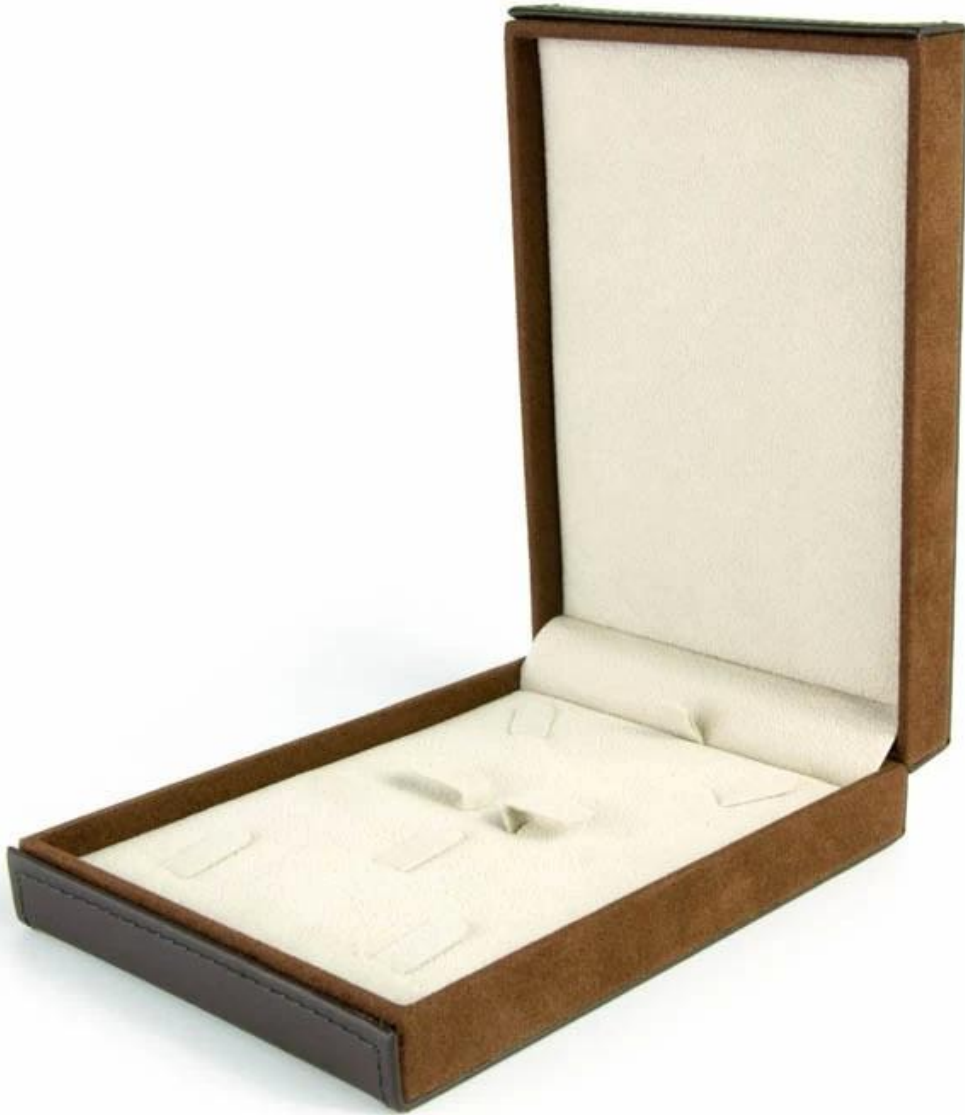

[Large jewelry set box leatherette surface velvet lining wholesale](#)

Product details:

Customize large jewelry box for jewelry set, wood base covered with pu leather,velvet lining inside,color and size can be personalized.