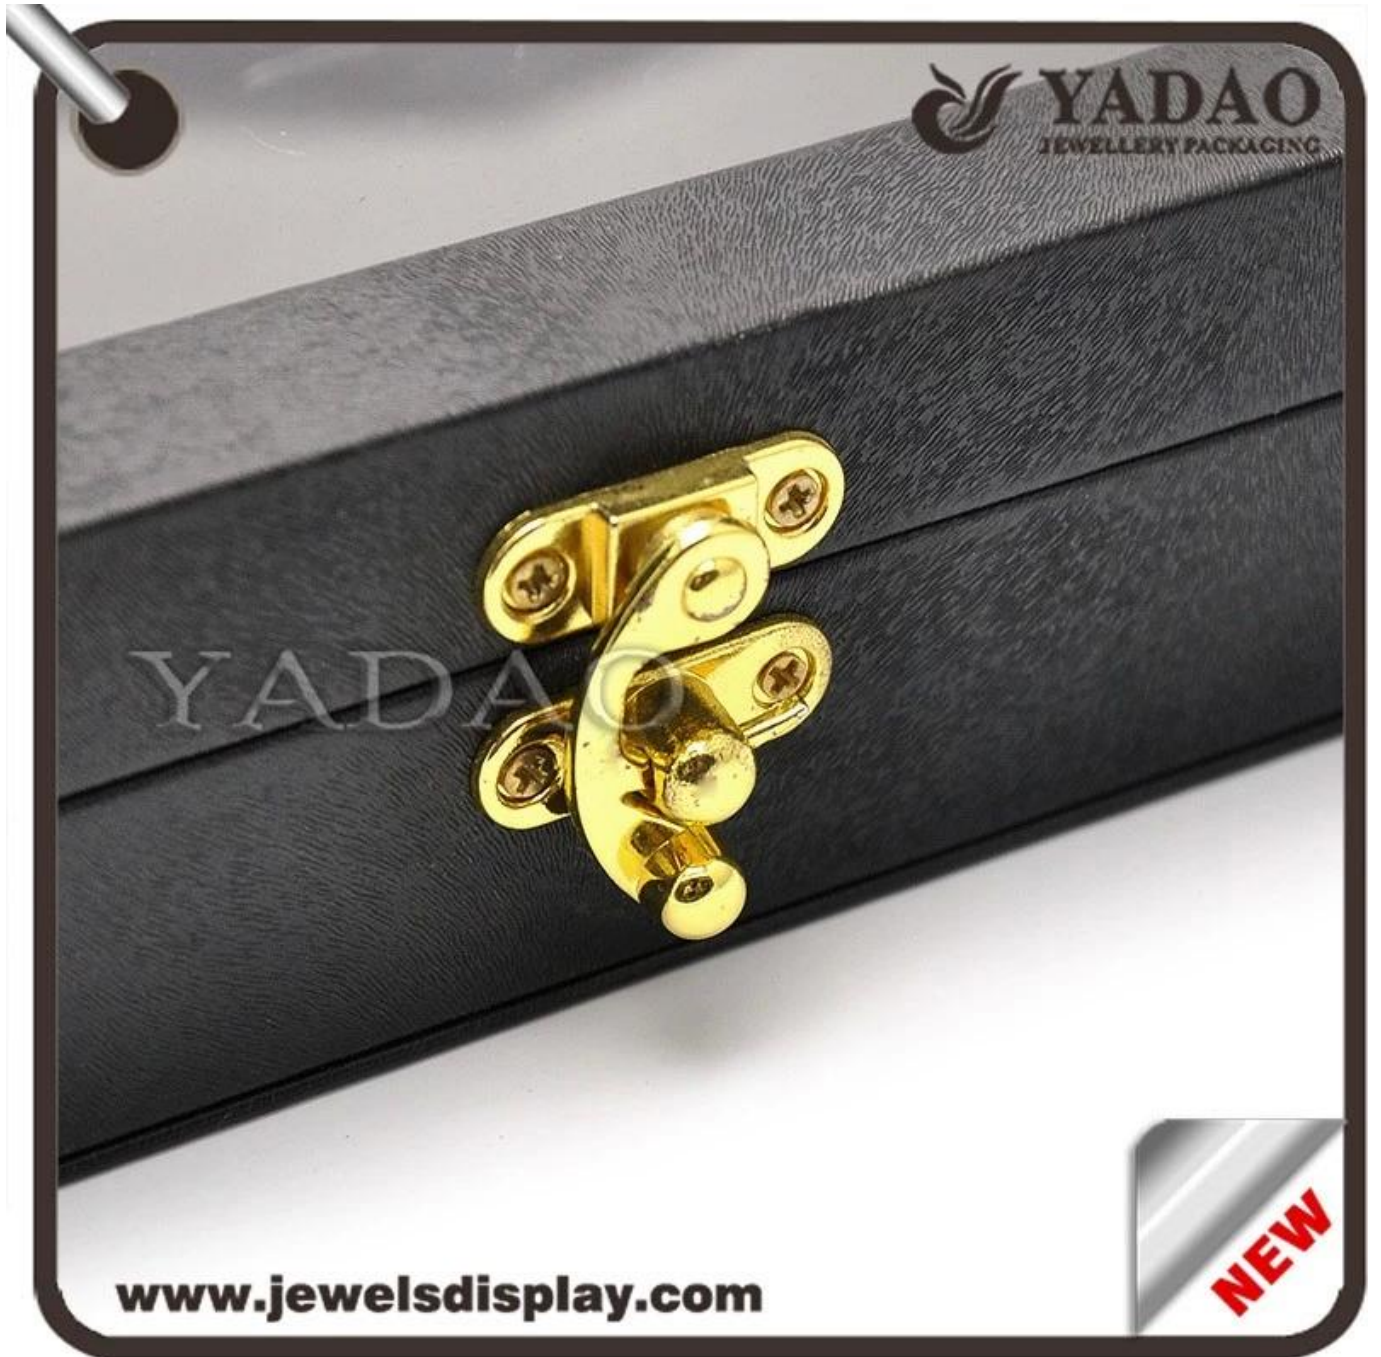

Large capacity special designed wood leatherette locking [pendant display tray](#) with transparent lib at top

The following is picture of this pendant tray showed from different angles and in details

 **YADAO**
JEWELLERY PACKAGING

Other products you may interested in:

Jewelry display

necklace stand

Jewelry pouch

Jewelry Display Stands

Jewelry Trays

Jewelry Boxes

Environment