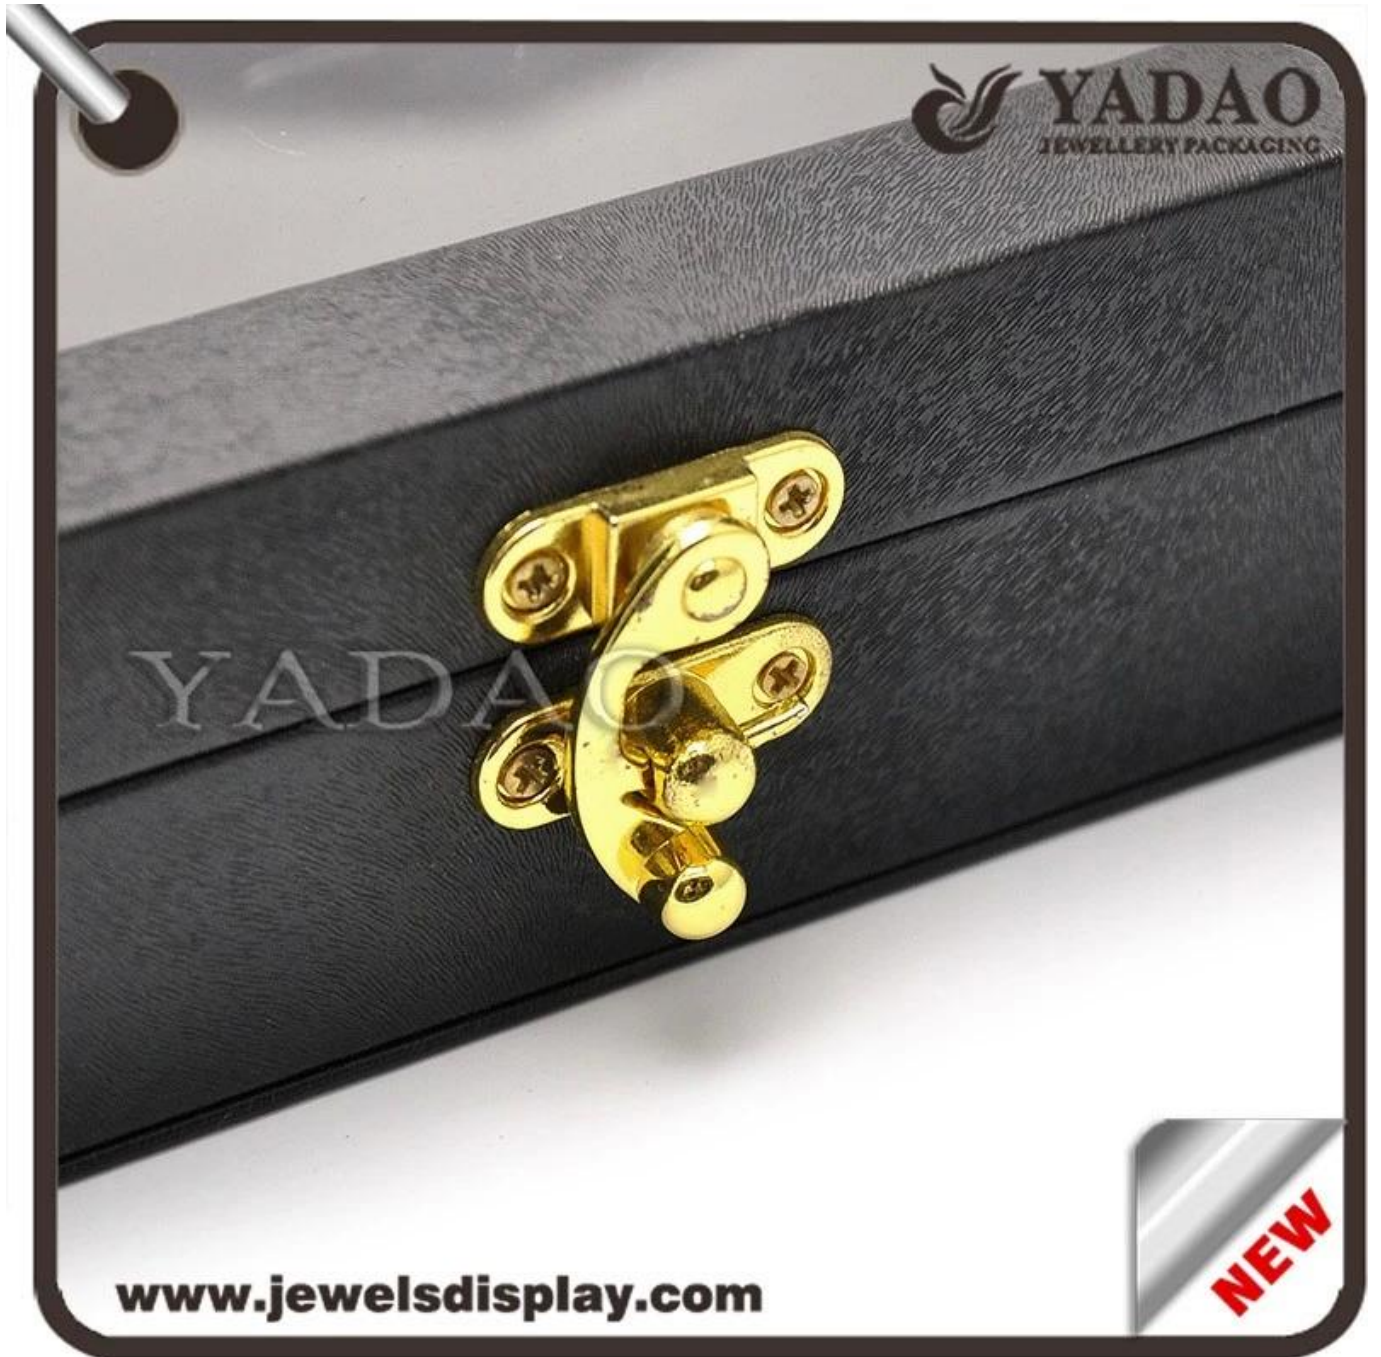

Large capacity special designed wood leatherette locking [pendant display tray](#) with transparent lib at top

The following is picture of this pendant tray showed from different angles and in details

**YADAO**  
JEWELLERY PACKAGING

**NEW**

**Other products you may interested in:**

Jewelry display

necklace stand

Jewelry pouch

Jewelry Display Stands

Jewelry Trays

Jewelry Boxes