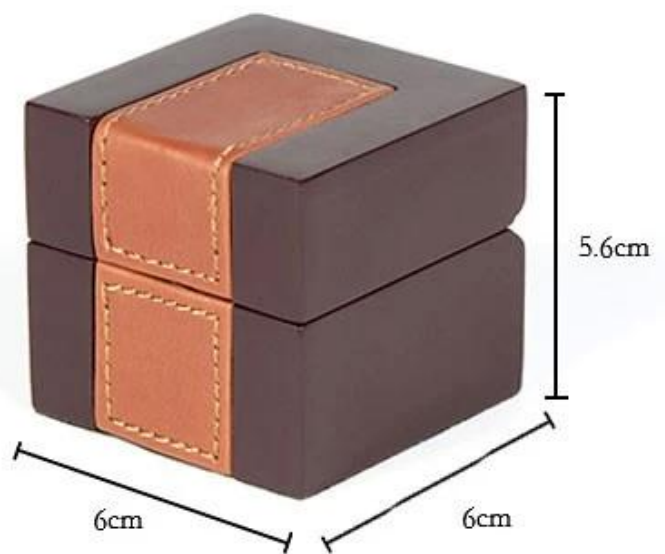

Sample covered with [wooden jewelry box](#)

box details

no limits to make wooden boxes, you can customize any size

There we are different shapes, colors They are dimensions you can be [customized](#).

No problem to to have yours logo printed above that the.

superb crafts

This box is specially designed to put metal hinges on the slots.

jewelry box

high quality wooden material
carpenter handmade

Shenzhen Yadao Packaging Design Co., Ltd.

Established in 2003, [Shenzhen Yadao Packaging Design Co., Ltd.](#) is an enterprise that integrates the design, production, sales and service as a whole.

Other products you may be interested in:

Jewelry display set

Necklace stand

Jewelry display stand

Jewelry paper bag

Jewelry pouch

Jewelry Roll bag

Jewelry Tray