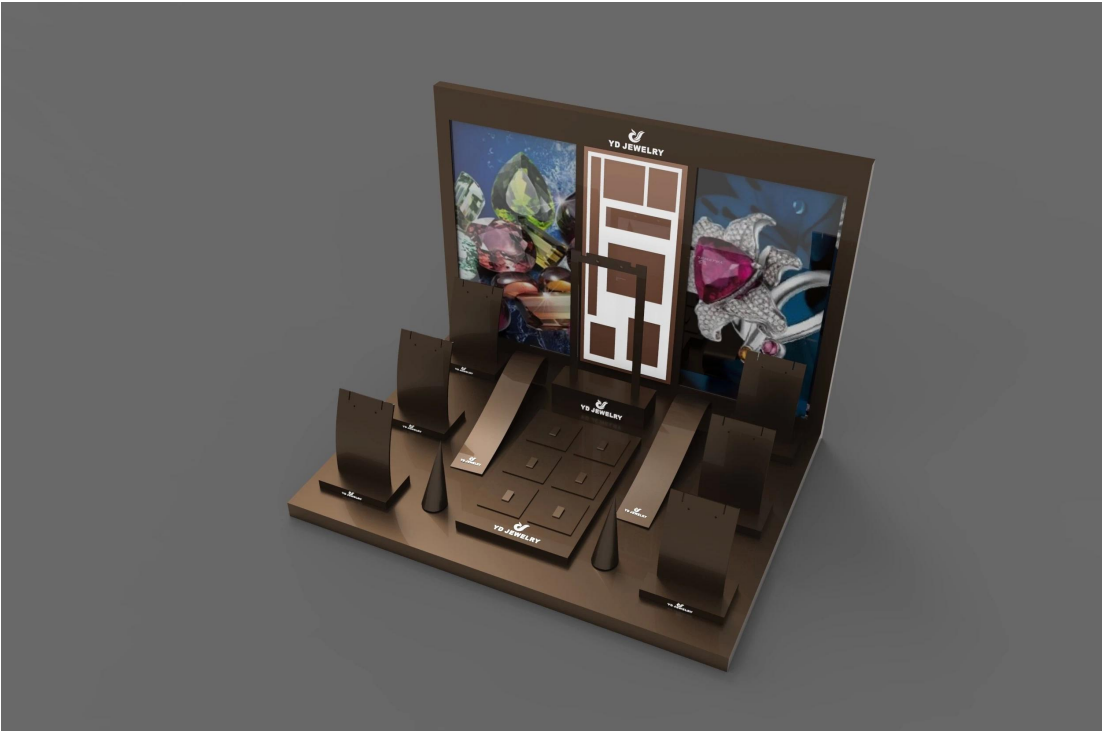

**Fashionable custom acrylic display case Updated fashion design
custom packaging/ custom used jewelry furniture showcase display**

Other products you may interested in:

Environment

Production process:

Packaging & Delivery

Shipping

Certificates:

Cooperation partner:

FAQ

Q1. What's your product range?

- 1.Jewelry Display Stand---Earring/Necklace/Pendant/Bracelet/Bangle/Ring display holder
- 2.Jewelry Trays
- 3.Jewelry Display Sets
- 4.Jewelry Boxes---Paper Box/Plastic Box/Wooden Box/Velvet Box
- 5.Packaging---Jewelry Pouches/ Paper Gift Bags