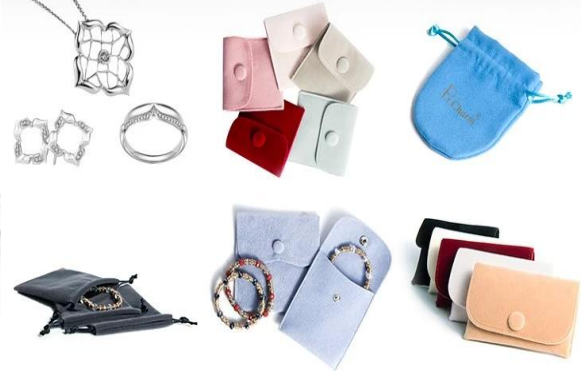

Custom Elegant White and Blue Folded Jewelry Box with Ribbon

[24 hours of service click here to contact us at once.](#)

Product Description :

Product Name	Custom Elegant White and Blue Folded Jewelry Box with Ribbon
Material	MDF, Solid Wood, Resin, Paperboard, Ice Velvet, Long/Medium/Short Plush, Microfiber, PU Leather, Leatherette, Paper, Coated Paper, Acrylic/Plexiglass/Organic Glass, Crystal
Size	Will be according to clients' requests
Color	Customized Color
MOQ	3000 PCS
Logo	Embossing, Stamping, silk printing, Varnishing, Glossy Lamination, Matt Lamination
OEM/ODM	Available
Speciality	Handmade, Recycled, High Quality
Accessories	Hook, Button, Hinge, Ribbon, Foam/Sponge, Small Pillow, Glass/Acrylic Window
Packing	According to Custom Made
Sample time	5-7 Days with Logo , 1-3 Days without Logo
Mass Production	20-30 Days
Shipment	Express , Boat , air freight
Production Process	Cutting, Grinding, Polishing, Laser Engraving, Sandblast, Hot-Bend Forming, Sticking, Cleaning., Packing.
Application	Promotional, Shopping, Gift, Advertising, Packaging
Payment	T/T, Paypal, Western Union, L/C, Trade Assurance

More choices

Shenzhen Yadao Packaging Design Co.,Ltd

More choices

Shenzhen Yadao Packaging Design Co.,Ltd

More choices

HOT PRODUCTS:

Jewelry display set

Necklace stand

Jewelry display stand

Jewelry paper bag

Jewelry pouch

Jewelry Roll bag

Jewelry Tray

Jewelry Box

Jewelry Mirror

COMPANY PROFILE: