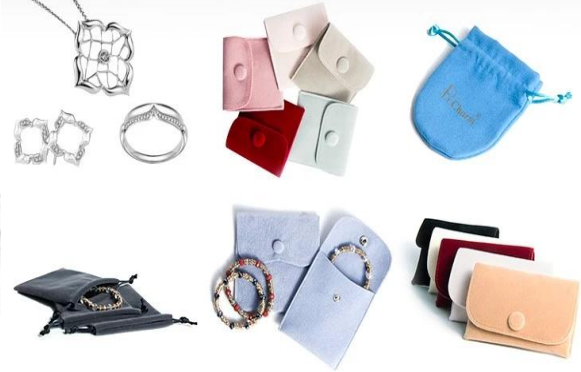

Custom Deep Blue Small Velvet Inside Wood Jewelry Box

[24 hours of service click here to contact us at once.](#)

Product Discription :

Product Name	Custom Deep Blue Small Velvet Inside Wood Jewelry Box
Material	MDF, Solid Wood, Resin, Paperboard, Ice Velvet, Long/Medium/Short Plush, Microfiber, PU Leather, Leatherette, Paper, Coated Paper, Acrylic/Plexiglass/Organic Glass, Crystal
Size	Will be according to clients' requests
Color	Customized Color
MOQ	500 PCS
Logo	Embossing, Stamping, silk printing, Varnishing, Glossy Lamination, Matt Lamination
OEM/ODM	Available
Speciality	Handmade, Recycled, High Quality
Accessories	Hook, Button, Hinge, Ribbon, Foam/Sponge, Small Pillow, Glass/Acrylic Window
Packing	According to Custom Made
Sample time	5-7 Days with Logo , 1-3 Days without Logo
Mass Production	20-30 Days
Shipment	Express , Boat , air freight
Production Process	Cutting, Grinding, Polishing, Laser Engraving, Sandblast, Hot-Bend Forming, Sticking, Cleaning., Packing.
Application	Promotional, Shopping, Gift, Advertising, Packaging
Payment	T/T, Paypal, Western Union, L/C, Trade Assurance

More choices

Shenzhen Yadao Packaging Design Co.,Ltd

More choices

Shenzhen Yadao Packaging Design Co.,Ltd

More choices

HOT PRODUCTS:

Jewelry display set

Necklace stand

Jewelry display stand

Jewelry paper bag

Jewelry pouch

Jewelry Roll bag

Jewelry Tray

Jewelry Box

Jewelry Mirror

COMPANY PROFILE: