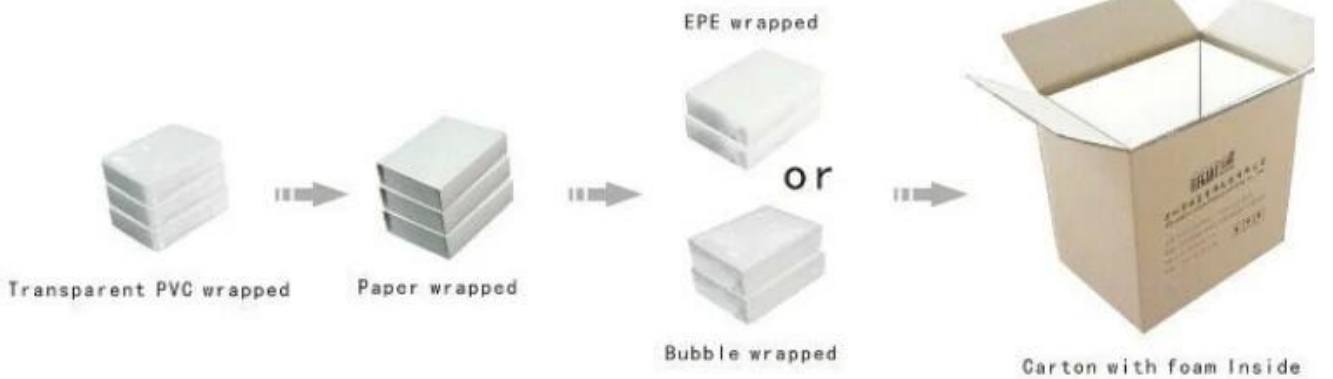

Jewelry box

Jewelry Pouch

Delivery Goods

Supplier Service: Very Satisfied (5 stars) On-time Shipment: Very Satisfied (5 stars)

 **Make Up Velvet Button New Style Jewelry Pack...**

★★★★★

These pouches were amazing. Just the perfect size for my jewellery. I love them. amazing quality, next I order I will have to make them a bit bigger.