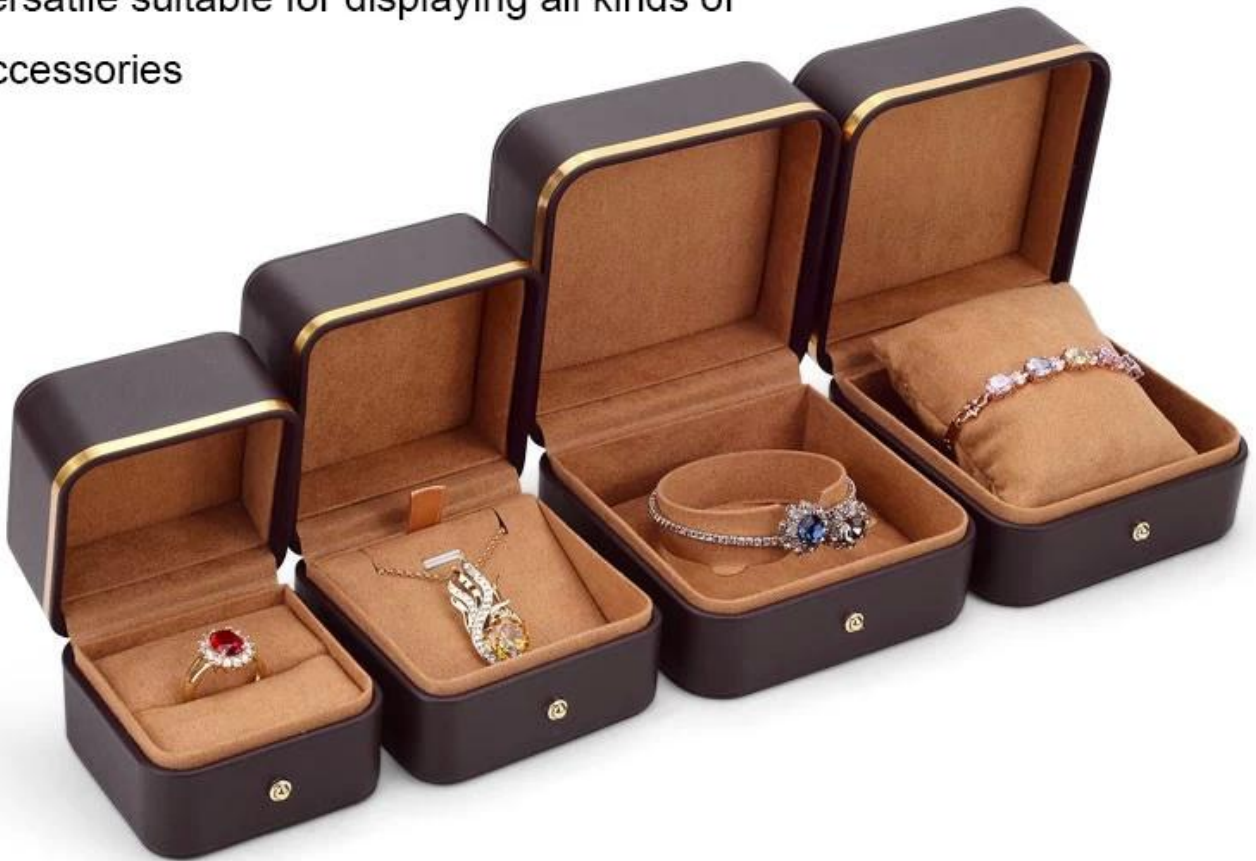

Dark coffee inside

Choose coffee color flannelette material, soft and delicate, breathable, fashionable and versatile suitable for displaying all kinds of accessories